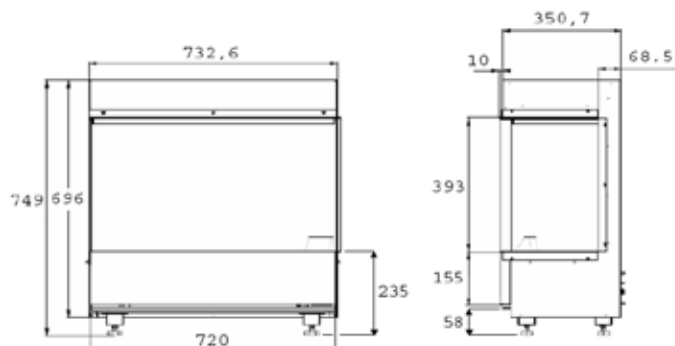

Unit Dimensions

Specifications

Flame Effect system	Optimyst®
Model number	400001279
GTIN/UPC	5011139085023
Model	Built-in
View Type	1-, 2-, or 3-sided
Colour - Furniture	Black
Media Bed	Logset
Viewing window WxH (cm)	71x39
Build in dim (WxHxD) (cm)	77x78x41
Heating function	Yes
Heating Element	Yes
Remote Control	Yes
Manual Operation on the fireplace possible	Yes
Lighting Module	LED
Sound	Yes
Media Bed Flame Colours	No
Heat Setting 1 in Watts	710
Heat Setting 2 in Watts	970
Power consumption (flame effect) (Watt)	260W
Wattage	1160W
Voltage	230V/50Hz
Unpacked Weight (kg)	48
Plug Length	1,5 m
Warranty	2 years