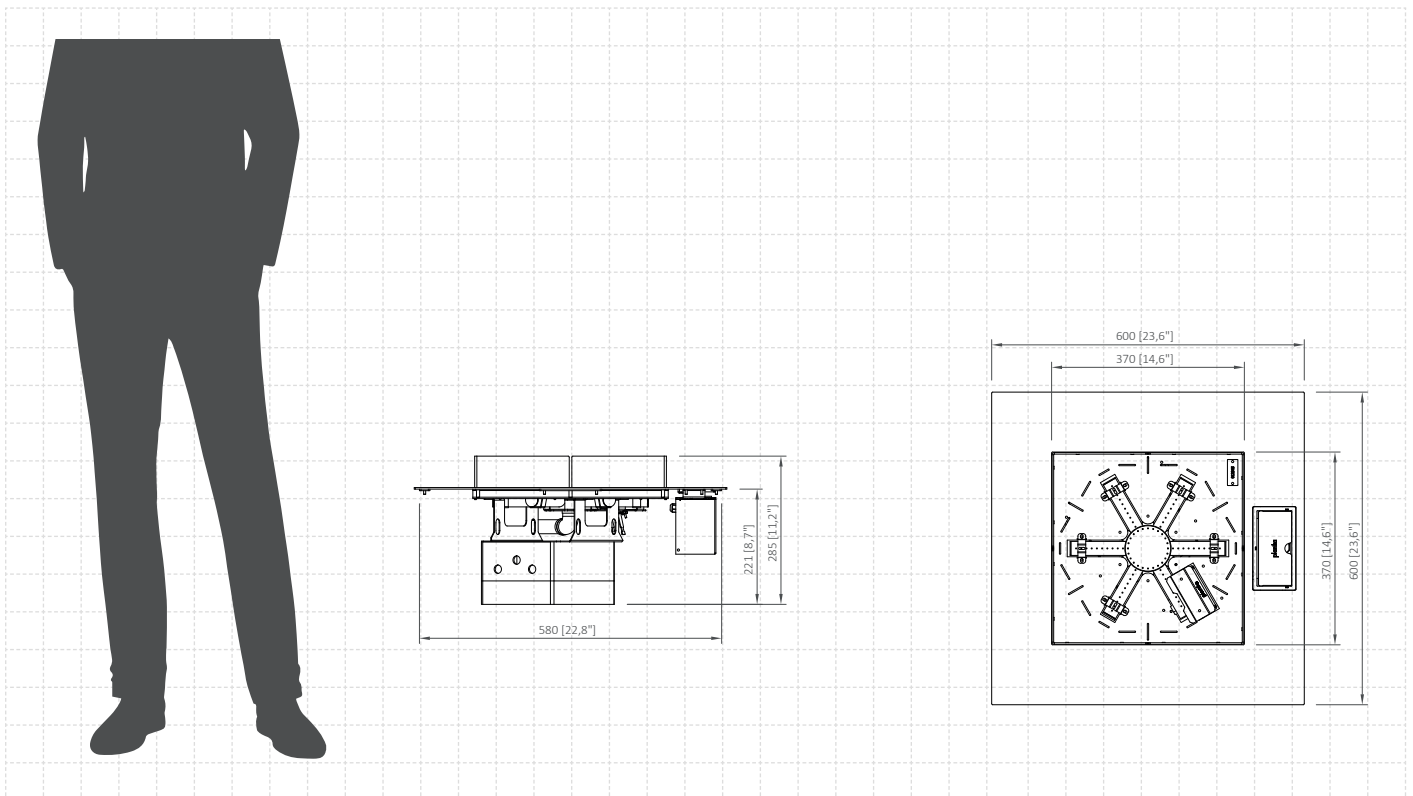

Mico 600 Burner Automatic

(Gas Technology)

Fuel type	Natural Gas / LPG
Heat output	(NG) max. 9.5 kW (LPG) max. 10.0 kW
Gas consumption	(NG) max. 0.85 m³/h (LPG) max. 0.78 kg/h
Gas pressure	(NG) 20 mbar (LPG) 37 mbar
Total gas hose length	4 meters (measured from valve to pressure regulator)
Power supply	remote: 2x 1.5V AAA batteries receiver: 4x 1.5V AA Wi-Fi: 6V DC
Flue	not required
Flame height regulation	yes
Materials	steel, tempered glass
Decorative accessories	black glass gravel
Application	for outdoor use

CONTROL OPTIONS

included

optional

compatible

'PLANIKA GAS CONTROL' APP

Control the fire with your smartphone!