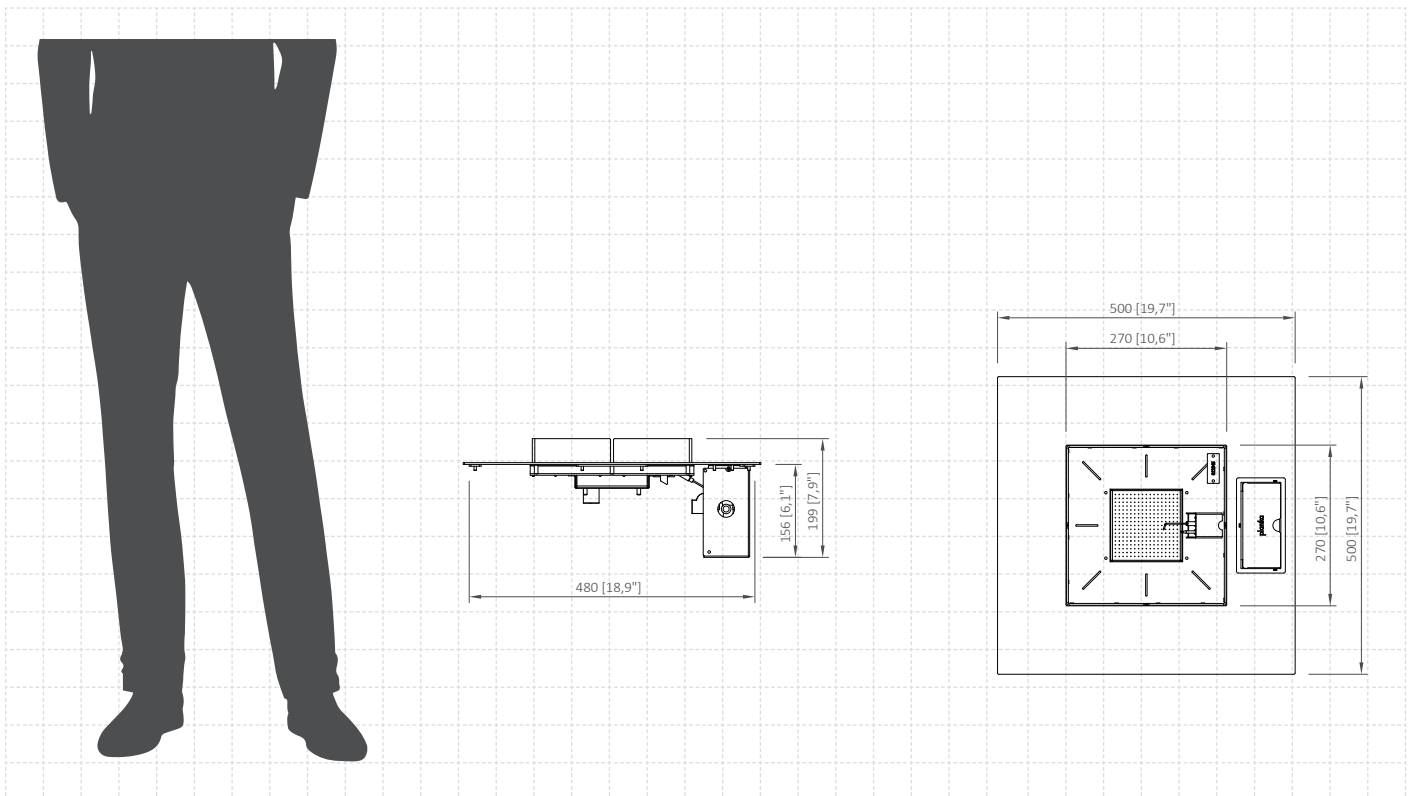

Mico 500 Burner Manual

(Gas Technology)

Fuel type	LPG
Heat output	max. 5.9 kW
Gas consumption	max. 0.36 kg/h
Gas pressure	37 mbar
Total gas hose length	4 meters (measured from valve to pressure regulator)
Power supply	AAA battery powered control panel
Flue	not required
Flame height regulation	yes
Materials	steel, tempered glass
Decorative accessories	black glass gravel
Application	for outdoor use