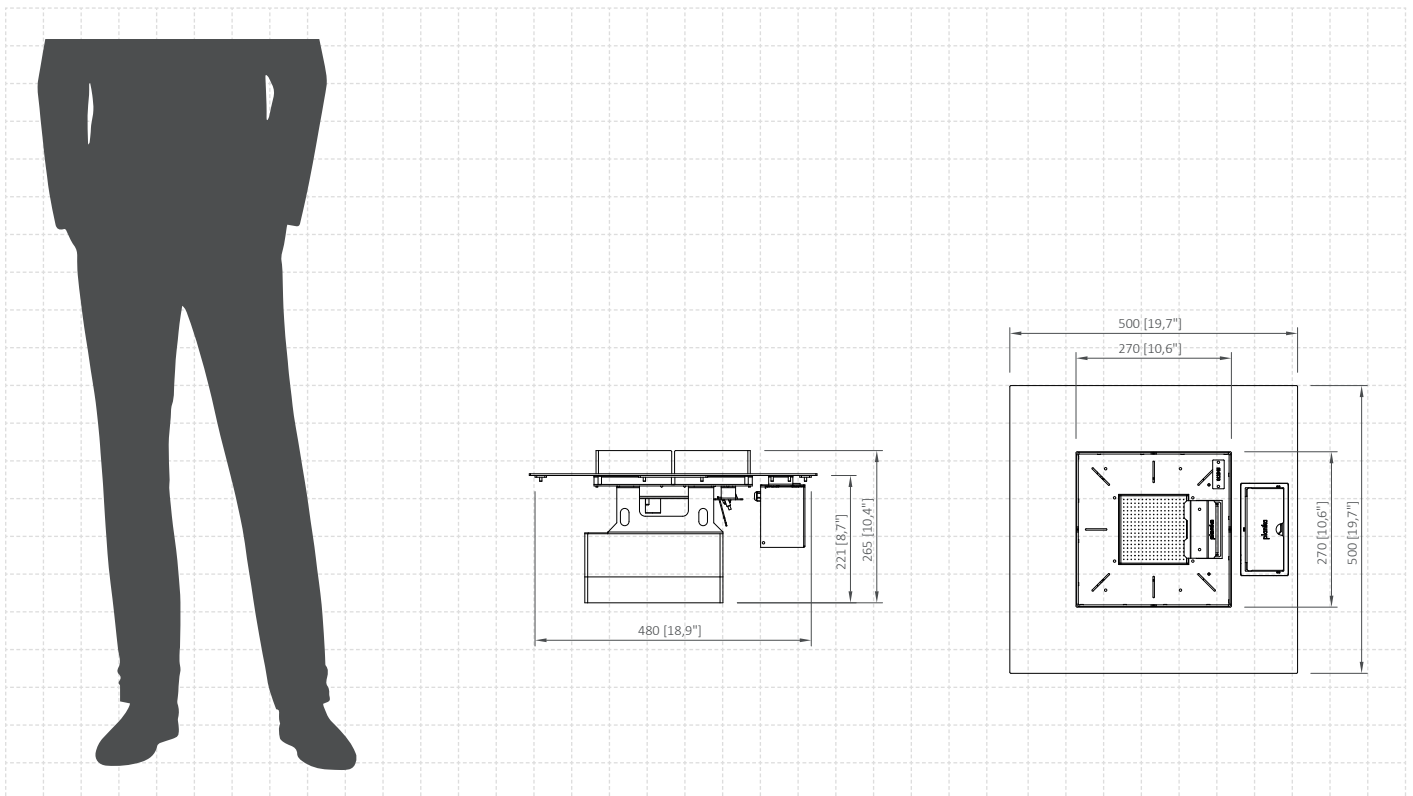

Mico 500 Burner Automatic

(Gas Technology)

Fuel type	Natural Gas / LPG
Heat output	(NG) max. 4.7 kW (LPG) max. 5.1 kW
Gas consumption	(NG) max. 0.5 m³/h (LPG) max. 0.4 kg/h
Gas pressure	(NG) 20 mbar (LPG) 37 mbar
Total gas hose length	4 meters (measured from valve to pressure regulator)
Power supply	remote: 2x 1.5V AAA batteries receiver: 4x 1.5V AA Wi-Fi: 6V DC
Flue	not required
Flame height regulation	yes
Materials	steel, tempered glass
Decorative accessories	black glass gravel
Application	for outdoor use

CONTROL OPTIONS

included

optional

compatible

'PLANIKA GAS CONTROL' APP

Control the fire with your smartphone!