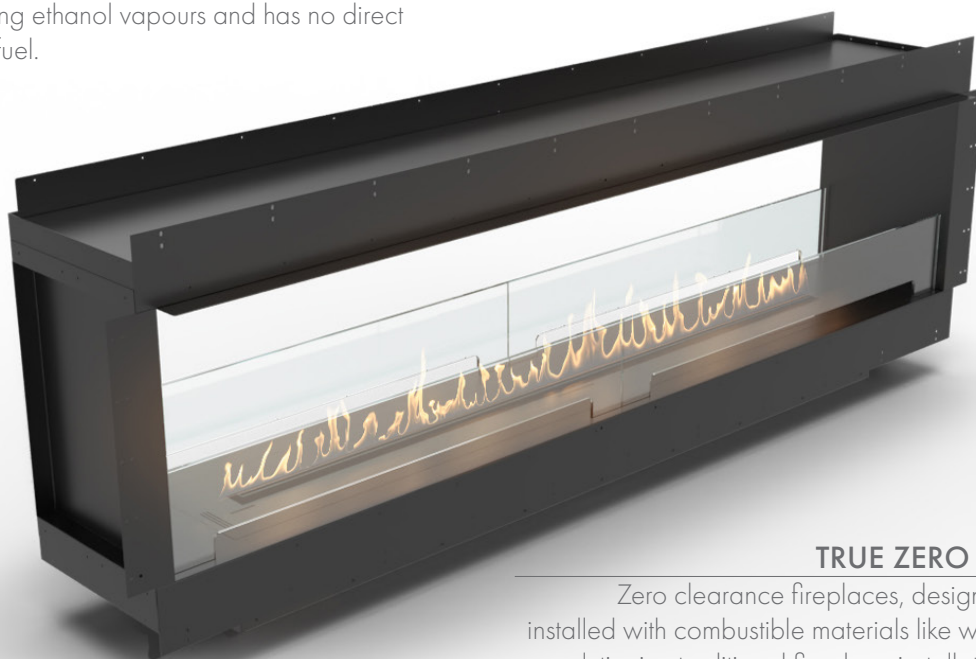

FORMA 2300 TUNNEL

WITH FLA4+ 1990 AUTOMATIC BEV® BURNER

Net Zero fireplace with the BEV Technology®

AUTOMATIC BEV® BURNER

The automatic burner with the patented BEV Technology® is the most advanced product in the industry ensuring the cleanest burning process without any smoke, smell or ash. The flame is produced by combusting ethanol vapours and has no direct contact with the liquid fuel.

NEW BURNER DESIGN

The FLA4 design features a sleek black burner with a hidden filament and a holder-free glass panel that seamlessly slides into place. This contemporary update offers both aesthetic appeal and enhanced functionality.

TRUE ZERO CLEARANCE

Zero clearance fireplaces, designed to be safely installed with combustible materials like wood or drywall, revolutionize traditional fireplace installation and design, allowing for the creation of sleek media walls by enabling a TV to be mounted directly above.

Forma 2300 Tunnel

Burner model	FLA4+ 1990 (BEV Technology®)
Fuel tank capacity	36.3 L
Maximum burn time	31 hours
Maximum heat output	18.0 kW
Minimum room cubature	180 m ³
Flame height regulation	6 stages
Weight	152.6 kg
Fuel type	bioethanol 95 - 96,6%
Flue	not required
Air change rate	1 space volume per hour
Power supply	230 V
Finish	black powder coating
Materials	steel, galvanized steel, toughened glass
Application	for indoor use only