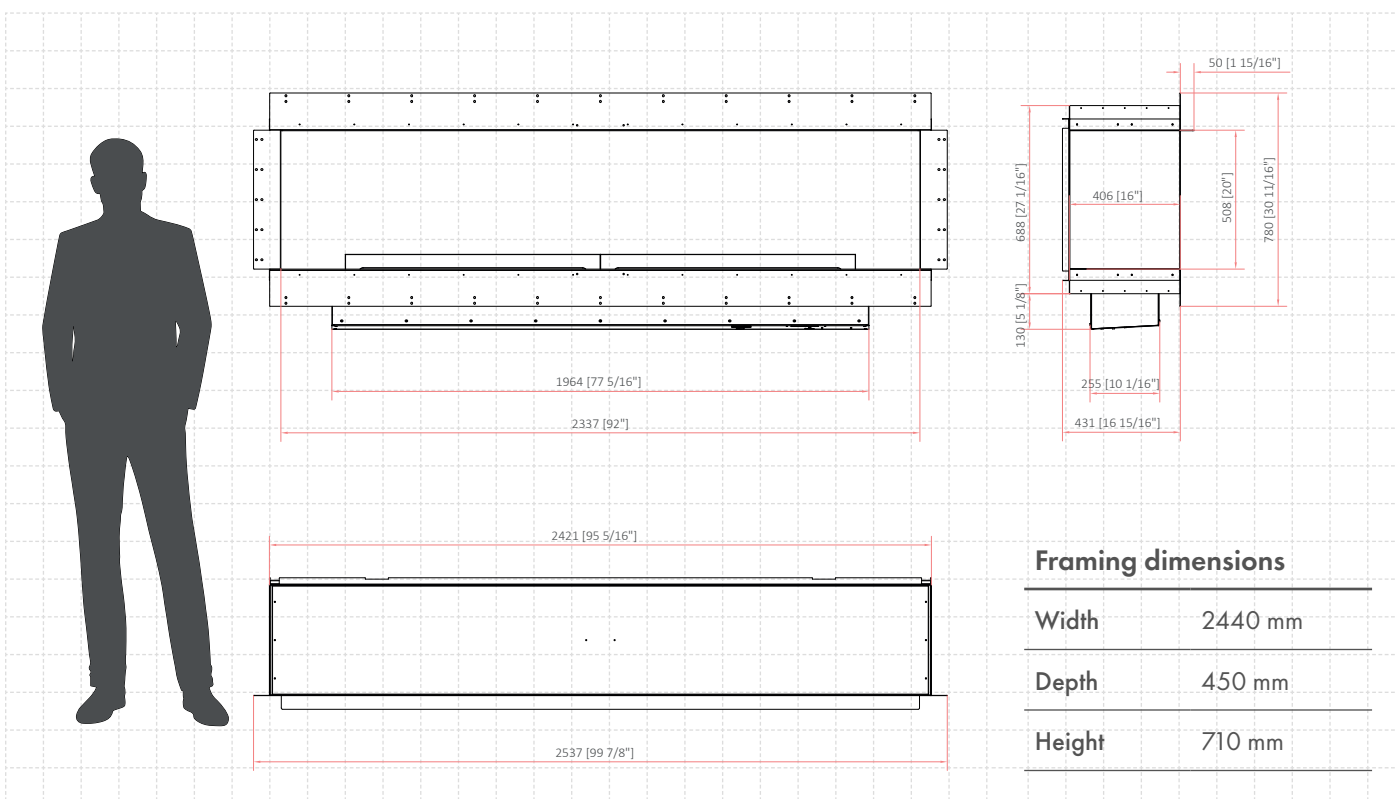

Forma 2300 Single-Sided

Burner model	FLA4 1990 (BEV Technology®)
Fuel tank capacity	11.7 L
Maximum burn time	10 hours
Maximum heat output	18.0 kW
Minimum room cubature	180 m³
Flame height regulation	6 stages
Weight	139.7 kg
Fuel type	bioethanol 95 - 96,6%
Flue	not required
Air change rate	1 space volume per hour
Power supply	230 V
Finish	black powder coating
Materials	steel, galvanized steel, toughened glass
Application	for indoor use only

CONTROL OPTIONS

included

included

optional

'FLA4 NET-ZERO' APP

Control the fire with your smartphone!

OPTIONAL DECORATIVE TRAY

Decorative tray with 4 ceramic logs or white stones installed on the burner, behind the fireline.

O-TL certified

Manufactured to UL standards