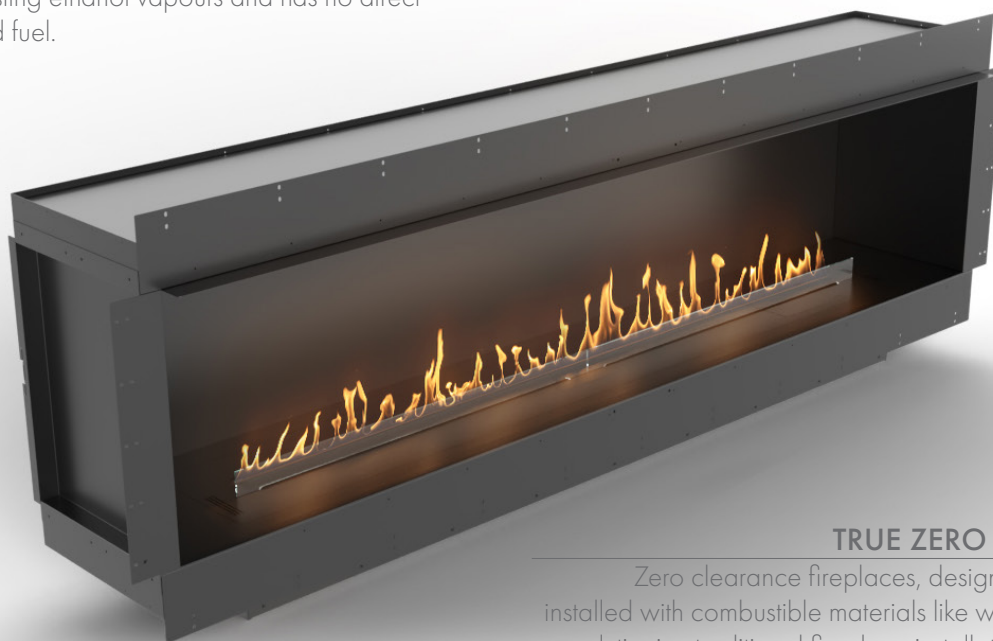

FORMA 2300 SINGLE-SIDED

WITH FLA4 1990 AUTOMATIC BEV® BURNER

Net Zero fireplace with the BEV Technology®

AUTOMATIC BEV® BURNER

The automatic burner with the patented BEV Technology® is the most advanced product in the industry ensuring the cleanest burning process without any smoke, smell or ash. The flame is produced by combusting ethanol vapours and has no direct contact with the liquid fuel.

TRUE ZERO CLEARANCE

Zero clearance fireplaces, designed to be safely installed with combustible materials like wood or drywall, revolutionize traditional fireplace installation and design, allowing for the creation of sleek media walls by enabling a TV to be mounted directly above.

INNOVATIVE TOUCH CONTROL PANEL

The touch control panel in the FLA4 fireplace combines modernity with elegance, being concealed behind a flap. With it, you can easily adjust the fireplace settings, check fuel levels, or set a shut-off timer. Additionally, the child lock feature ensures safety for the youngest users.

Forma 2300 Single-Sided

Burner model	FLA4 1990 (BEV Technology®)
Fuel tank capacity	11.7 L
Maximum burn time	10 hours
Maximum heat output	18.0 kW
Minimum room cubature	180 m ³
Flame height regulation	6 stages
Weight	139.7 kg
Fuel type	bioethanol 95 - 96,6%
Flue	not required
Air change rate	1 space volume per hour
Power supply	230 V
Finish	black powder coating
Materials	steel, galvanized steel, toughened glass
Application	for indoor use only