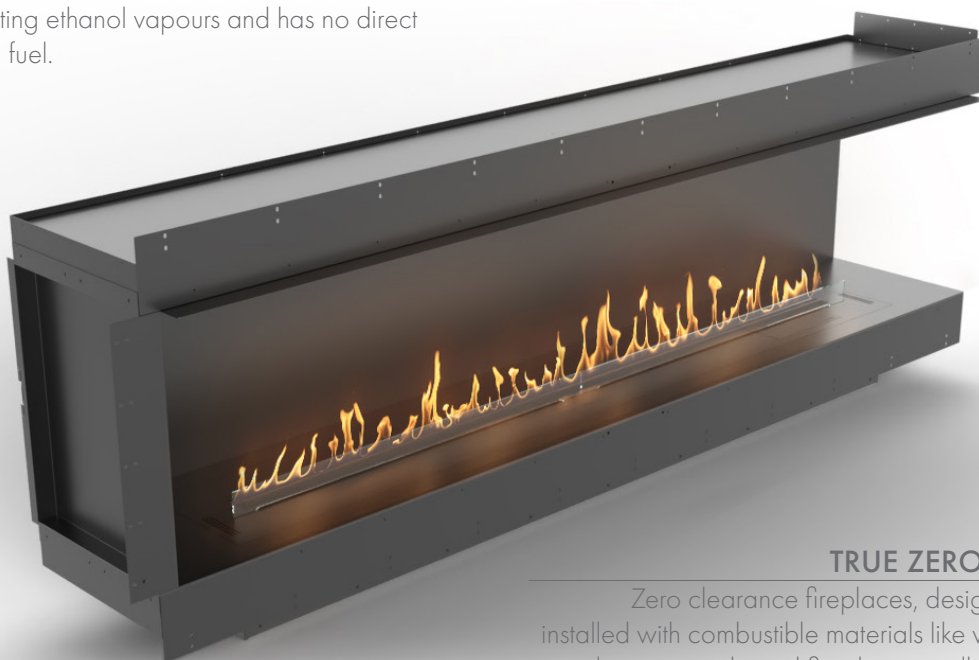

FORMA 2300 RIGHT CORNER

WITH FLA4 1990 AUTOMATIC BEV® BURNER

Net Zero fireplace with the BEV Technology®

AUTOMATIC BEV® BURNER

The automatic burner with the patented BEV Technology® is the most advanced product in the industry ensuring the cleanest burning process without any smoke, smell or ash. The flame is produced by combusting ethanol vapours and has no direct contact with the liquid fuel.

TRUE ZERO CLEARANCE

Zero clearance fireplaces, designed to be safely installed with combustible materials like wood or drywall, revolutionize traditional fireplace installation and design, allowing for the creation of sleek media walls by enabling a TV to be mounted directly above.

INNOVATIVE TOUCH CONTROL PANEL

The touch control panel in the FLA4 fireplace combines modernity with elegance, being concealed behind a flap. With it, you can easily adjust the fireplace settings, check fuel levels, or set a shut-off timer. Additionally, the child lock feature ensures safety for the youngest users.

Forma 2300 Right Corner

Burner model	FLA4 1990 (BEV Technology®)
Fuel tank capacity	11.7 L
Maximum burn time	10 hours
Maximum heat output	18.0 kW
Minimum room cubature	180 m ³
Flame height regulation	6 stages
Weight	137.3 kg
Fuel type	bioethanol 95 - 96,6%
Flue	not required
Air change rate	1 space volume per hour
Power supply	230 V
Finish	black powder coating
Materials	steel, galvanized steel, toughened glass
Application	for indoor use only