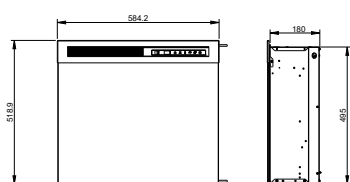

Touch Control

Fireplace can also be operated via button display on the fireplace.

Timer

Adjustable up to 8 hours.

Installation

Very suitable for installation.

XHD Electric firebox

Unit dimensions

All dimensions are in mm

23" Firebox - XHD23

SCALE 0.100

26" Firebox - XHD26

SCALE 0.100

28" Firebox - XHD28

SCALE 0.100

		XHD23	XHD26	XHD28
General specifications	Fire system	Optiflame®	Optiflame®	Optiflame®
	Article number	210951	210975	211002
	EAN code	5011139210951	5011139210975	5011139211002
	Model	Built-in	Built-in	Built-in
	View of the fire	Front	Front	Front
	Colour	Black	Black	Black
	Decoration / fuel bed	LED-Logset	LED-Logset	LED-Logset
Product size	Measurements view of the fire (WxH) (cm)	52x42	60x38	62x48
	Outside dimensions WxHxD (cm)	58,4x51,9x18	66x47,9x18	69,5x59,6x18
Features	Heat output	Yes	Yes	Yes
	Thermostat	Yes	Yes	Yes
	Remote control	Yes	Yes	Yes
	Manual controlling directly at the fireplace possible yes / no	Yes	Yes	Yes
	Light module	LED	LED	LED
	Sound module	No	No	No
	Colour effects settings	Yes	Yes	Yes
Power consumption	Heat setting 1 in W	1400	1400	1400
	Heat setting 2 in W	-	-	-
	Flame only operation in W	7W	7W	7W
	Max. consumption	1400W	1400W	1400W
Voltage	Voltage/Electrical frequency	230V/50Hz	230V/50Hz	230V/50Hz
Specifications	Product weight in kg	11	11,5	14,5
	Length of the cord	1,5 m	1,5 m	1,5 m
	Warranty	2 years	2 years	2 years