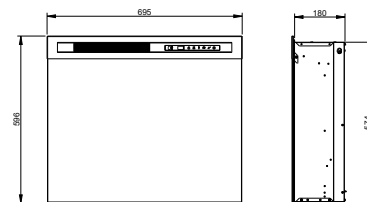

All dimensions are in mm

23" Firebox - XHD23

SCALE 0.100

26" Firebox - XHD26

SCALE 0.100

28" Firebox - XHD28

SCALE 0.100

		XHD23	XHD26	XHD28
General specifications	Fire system	Optiflame®	Optiflame®	Optiflame®
	Article number	210951	210975	211002
	EAN code	5011139210951	5011139210975	5011139211002
	Model	Built-in	Built-in	Built-in
	View of the fire	Front	Front	Front
	Colour	Black	Black	Black
	Decoration / fuel bed	LED-Logset	LED-Logset	LED-Logset
Product size	Measurements view of the fire (WxH) (cm)	52x42	60x38	62x48
	Outside dimensions WxHxD (cm)	58,4x51,9x18	66x47,9x18	69,5x59,6x18
Features	Heat output	Yes	Yes	Yes
	Thermostat	Yes	Yes	Yes
	Remote control	Yes	Yes	Yes
	Manual controlling directly at the fireplace possible yes / no	Yes	Yes	Yes
	Light module	LED	LED	LED
	Sound module	No	No	No
	Colour effects settings	Yes	Yes	Yes
Power consumption	Heat setting 1 in W	1400	1400	1400
	Heat setting 2 in W	-	-	-
	Flame only operation in W	7W	7W	7W
	Max. consumption	1400W	1400W	1400W
Voltage	Voltage/Electrical frequency	230V/50Hz	230V/50Hz	230V/50Hz
Specifications	Product weight in kg	11	11,5	14,5
	Length of the cord	1,5 m	1,5 m	1,5 m
	Warranty	2 years	2 years	2 years