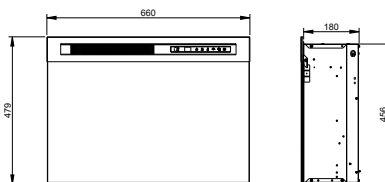

All dimensions are in mm

23" Firebox - XHD23

SCALE 0.100

26" Firebox - XHD26

SCALE 0.100

28" Firebox - XHD28

SCALE 0.100

		XHD23	XHD26	XHD28
General specifications	Fire system	Optiflame®	Optiflame®	Optiflame®
	Article number	210951	210975	211002
	EAN code	5011139210951	5011139210975	5011139211002
	Model	Built-in	Built-in	Built-in
	View of the fire	Front	Front	Front
	Colour	Black	Black	Black
	Decoration / fuel bed	LED-Logset	LED-Logset	LED-Logset
Product size	Measurements view of the fire (WxH) (cm)	52x42	60x38	62x48
	Outside dimensions WxHxD (cm)	58,4x51,9x18	66x47,9x18	69,5x59,6x18
Features	Heat output	Yes	Yes	Yes
	Thermostat	Yes	Yes	Yes
	Remote control	Yes	Yes	Yes
	Manual controlling directly at the fireplace possible yes / no	Yes	Yes	Yes
	Light module	LED	LED	LED
	Sound module	No	No	No
	Colour effects settings	Yes	Yes	Yes
Power consumption	Heat setting 1 in W	1400	1400	1400
	Heat setting 2 in W	-	-	-
	Flame only operation in W	7W	7W	7W
	Max. consumption	1400W	1400W	1400W
Voltage	Voltage/Electrical frequency	230V/50Hz	230V/50Hz	230V/50Hz
Specifications	Product weight in kg	11	11,5	14,5
	Length of the cord	1,5 m	1,5 m	1,5 m
	Warranty	2 years	2 years	2 years