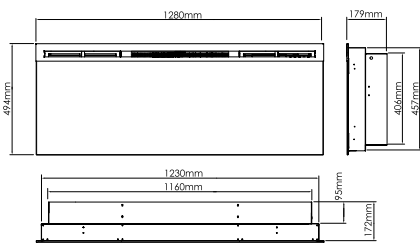

Prism 34" | 50" | 74"

Unit dimensions

All dimensions are in mm

Prism 34"

Prism 50"

Prism 74"

	Prism 34"	Prism 50"	Prism 74"
General specifications	Fire system	Optiflame®	Optiflame®
	Article number	208378	209900
	EAN code	5011139208378	5011139209900
	Model	Wall-insert	Wall-insert
	View of the fire	Front	Front
	Colour	Black	Black
	Decoration / fuel bed	Acrylic	Acrylic
Product size	Measurements view of the fire (WxH) (cm)	79x27	120x27
	Outside dimensions WxHxD (cm)	82,3x45,7x17,2	123x45,7x17,2
Features	Heat output	Yes	Yes
	Thermostat	Yes	Yes
	Remote control	Yes	Yes
	Manual controlling directly at the fireplace possible yes / no	Yes	Yes
	Light module	LED	LED
	Sound module	No	No
	Colour effects settings	Yes	Yes
Power consumption	Heat setting 1 in W	1100	1100
	Heat setting 2 in W	-	-
	Flame only operation in W	15W	19W
	Max. consumption	1100W	1100W
Voltage	Voltage/Electrical frequency	230V/50Hz	230V/50Hz
Specifications	Product weight in kg	23,5	32,5
	Length of the cord	1,5 m	1,5 m
	Warranty	2 years	2 years