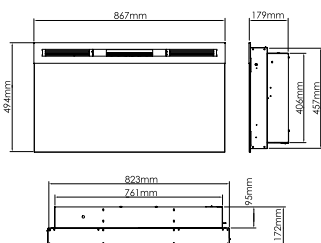

Prism 34" | 50" | 74"

Unit dimensions

All dimensions are in mm

Prism 34"

Prism 50"

Prism 74"

	Prism 34"	Prism 50"	Prism 74"
General specifications	Fire system	Optiflame®	Optiflame®
	Article number	208378	209900
	EAN code	5011139208378	5011139209900
	Model	Wall-insert	Wall-insert
	View of the fire	Front	Front
	Colour	Black	Black
	Decoration / fuel bed	Acrylic	Acrylic
Product size	Measurements view of the fire (WxH) (cm)	79x27	120x27
	Outside dimensions WxHxD (cm)	82,3x45,7x17,2	123x45,7x17,2
Features	Heat output	Yes	Yes
	Thermostat	Yes	Yes
	Remote control	Yes	Yes
	Manual controlling directly at the fireplace possible yes / no	Yes	Yes
	Light module	LED	LED
	Sound module	No	No
	Colour effects settings	Yes	Yes
Power consumption	Heat setting 1 in W	1100	1100
	Heat setting 2 in W	-	-
	Flame only operation in W	15W	19W
	Max. consumption	1100W	1100W
Voltage	Voltage/Electrical frequency	230V/50Hz	230V/50Hz
Specifications	Product weight in kg	23,5	32,5
	Length of the cord	1,5 m	1,5 m
	Warranty	2 years	2 years