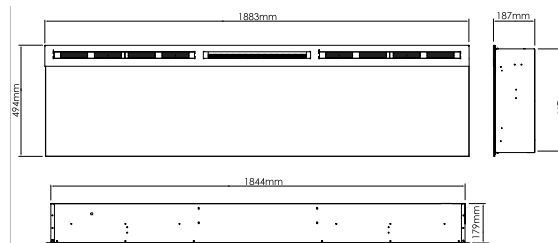

Prism 34" | 50" | 74"

Unit dimensions

All dimensions are in mm

Prism 34"

Prism 50"

Prism 74"

	Prism 34"	Prism 50"	Prism 74"
General specifications	Fire system	Optiflame®	Optiflame®
	Article number	208378	209900
	EAN code	5011139208378	5011139209900
	Model	Wall-insert	Wall-insert
	View of the fire	Front	Front
	Colour	Black	Black
	Decoration / fuel bed	Acrylic	Acrylic
Product size	Measurements view of the fire (WxH) (cm)	79x27	120x27
	Outside dimensions WxHxD (cm)	82,3x45,7x17,2	123x45,7x17,2
Features	Heat output	Yes	Yes
	Thermostat	Yes	Yes
	Remote control	Yes	Yes
	Manual controlling directly at the fireplace possible yes / no	Yes	Yes
	Light module	LED	LED
	Sound module	No	No
	Colour effects settings	Yes	Yes
Power consumption	Heat setting 1 in W	1100	1100
	Heat setting 2 in W	-	-
	Flame only operation in W	15W	19W
	Max. consumption	1100W	1100W
Voltage	Voltage/Electrical frequency	230V/50Hz	230V/50Hz
Specifications	Product weight in kg	23,5	32,5
	Length of the cord	1,5 m	1,5 m
	Warranty	2 years	2 years