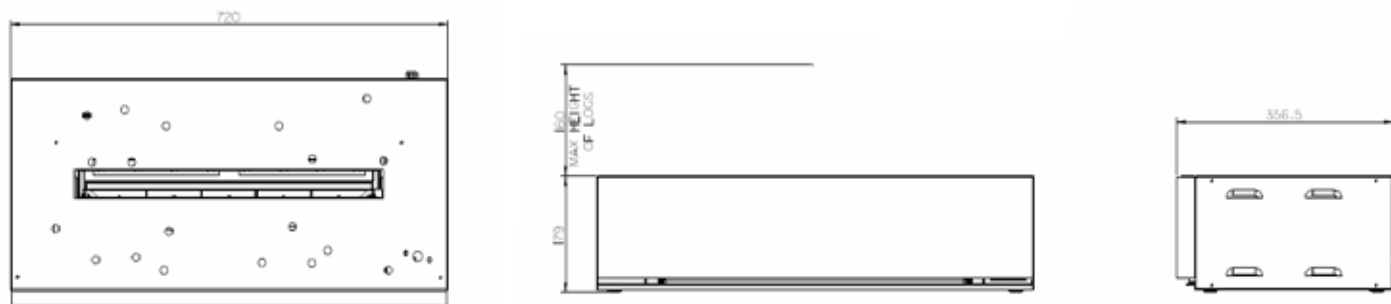

Cassette L pebbles

Unit dimensions

All dimensions are in mm

All cassettes must have adequate ventilation for an optimal fire experience.
For advice, read the manuals or visit the website www.dimplexfires.com

Cassette L Pebbles		
General specifications	Fire system	Optimyst®
	Article number	202789
	EAN code	5011139202789
	Model	Cassette
	View of the fire	Four-sided
	Colour	Black
	Decoration / fuel bed	White Carrara Pebbles
Product size	Measurements view of the fire (WxH) (cm)	51x20
	Outside dimensions WxHxD (cm)	72x20x35,6
Features	Heat output	No
	Thermostat	No
	Remote control	Yes
	Manual controlling directly at the fireplace possible yes / no	Yes
	Light module	Halogen
	Sound module	No
	Colour effects settings	No
Power consumption	Heat setting 1 in W	-
	Heat setting 2 in W	-
	Flame only operation in W	400W
	Max. consumption	400W
Voltage	Voltage/Electrical frequency	230V/50Hz
Specifications	Product weight in kg	27
	Length of the cord	1,5 m
	Warranty	2 years

Disclaimer

We have compiled this publication with the utmost care. The information in this publication can be shown inaccurately, may have been changed or supplemented. This publication can be changed. Glen Dimplex is not responsible for the action taken, decisions of results based solely on the information contained in this publication.