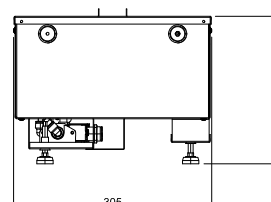

Unit dimensions

All dimensions are in mm

| MODEL | DIM 'A' |
|---------|---------|
| CAS500 | 508mm |
| CAS1000 | 1017mm |

All cassettes must have adequate ventilation for an optimal fire experience.
For advice, read the manuals or visit the website www.dimplexfires.com