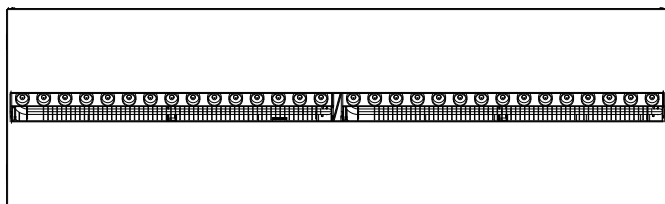

Unit dimensions

All dimensions are in mm

| MODEL | DIM 'A' |
|---------|---------|
| CAS500 | 508mm |
| CAS1000 | 1017mm |

All cassettes must have adequate ventilation for an optimal fire experience.
For advice, read the manuals or visit the website www.dimplexfires.com