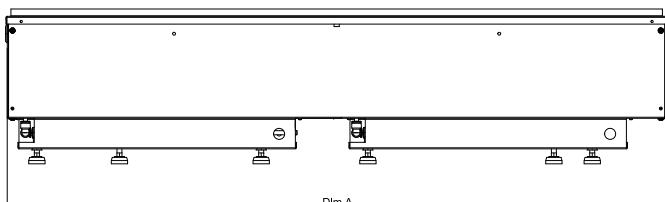

Unit dimensions

All dimensions are in mm

| MODEL | DIM 'A' |
|---------|---------|
| CAS500 | 508mm |
| CAS1000 | 1017mm |

All cassettes must have adequate ventilation for an optimal fire experience.
For advice, read the manuals or visit the website www.dimplexfires.com

| | | Cassette 500 Retail |
|-------------------------------|--|---------------------|
| General specifications | Fire system | Optimyst® |
| | Article number | 210654 |
| | EAN code | 5011139210654 |
| | Model | Cassette |
| | View of the fire | Four-sided |
| | Colour | Black |
| | Decoration / fuel bed | Metal Plate |
| Product size | Measurements view of the fire (WxH) (cm) | 49x20 |
| | Outside dimensions WxHxD (cm) | 50,8x23x30,5 |
| Features | Heat output | No |
| | Thermostat | No |
| | Remote control | Yes |
| | Manual controlling directly at the fireplace possible yes / no | Yes |
| | Light module | LED |
| | Sound module | Yes |
| | Colour effects settings | No |
| Power consumption | Heat setting 1 in W | - |
| | Heat setting 2 in W | - |
| | Flame only operation in W | 220W |
| | Max. consumption | 220W |
| Voltage | Voltage/Electrical frequency | 230V/50Hz |
| Specifications | Product weight in kg | 9 |
| | Length of the cord | 1,5 m |
| | Warranty | 2 years |