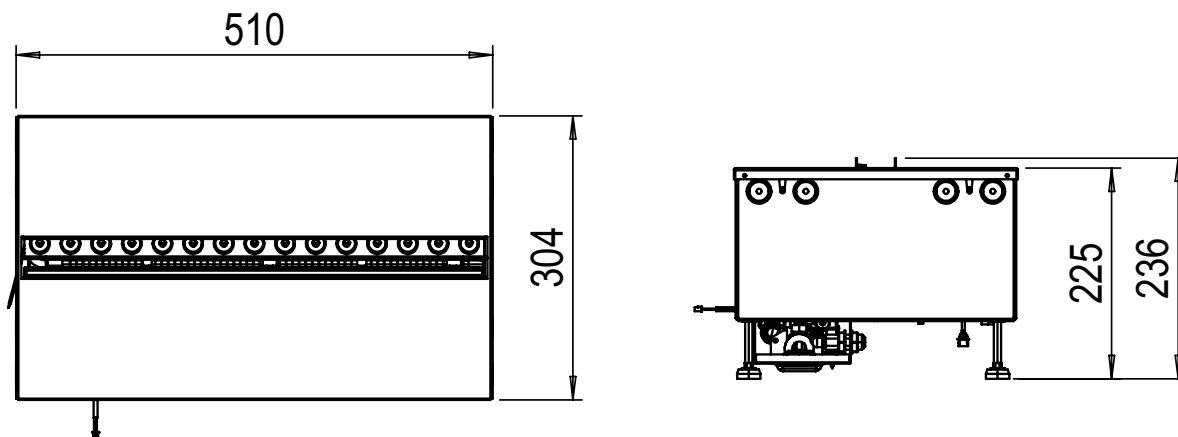

Cassette 500 (projects)

Unit dimensions

All dimensions are in mm

All cassettes must have adequate ventilation for an optimal fire experience.
For advice, read the manuals or visit the website www.dimplexfires.com

		Cassette 500 Projects
General specifications	Fire system	Optimyst®
	Article number	211439
	EAN code	5011139211439
	Model	Cassette
	View of the fire	Four-sided
	Colour	Black
	Decoration / fuel bed	Metal Plate
Product size	Measurements view of the fire (WxH) (cm)	49x20
	Outside dimensions WxHxD (cm)	51x22,5x30,4
Features	Heat output	No
	Thermostat	No
	Remote control	Yes
	Manual controlling directly at the fireplace possible yes / no	Yes
	Light module	LED
	Sound module	Yes
	Colour effects settings	No
Power consumption	Heat setting 1 in W	-
	Heat setting 2 in W	-
	Flame only operation in W	220W
	Max. consumption	220W
Voltage	Voltage/Electrical frequency	230V/50Hz
Specifications	Product weight in kg	11
	Length of the cord	1,5 m
	Warranty	2 years

Disclaimer

We have compiled this publication with the utmost care. The information in this publication can be shown inaccurately, may have been changed or supplemented. This publication can be changed. Glen Dimplex is not responsible for the action taken, decisions of results based solely on the information contained in this publication.