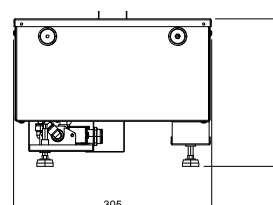

Unit dimensions

All dimensions are in mm

MODEL	DIM 'A'
CAS500	508mm
CAS1000	1017mm

All cassettes must have adequate ventilation for an optimal fire experience.
For advice, read the manuals or visit the website www.dimplexfires.com

		Cassette 1000 Retail
General specifications	Fire system	Optimyst®
	Article number	210661
	EAN code	5011139210661
	Model	Cassette
	View of the fire	Four-sided
	Colour	Black
	Decoration / fuel bed	Metal Plate
Product size	Measurements view of the fire (WxH) (cm)	99x20
	Outside dimensions WxHxD (cm)	101,7x23x30,5
Features	Heat output	No
	Thermostat	No
	Remote control	Yes
	Manual controlling directly at the fireplace possible yes / no	Yes
	Light module	LED
	Sound module	Yes
	Colour effects settings	No
Power consumption	Heat setting 1 in W	-
	Heat setting 2 in W	-
	Flame only operation in W	450W
	Max. consumption	450W
Voltage	Voltage/Electrical frequency	230V/50Hz
Specifications	Product weight in kg	16
	Length of the cord	1,5 m
	Warranty	2 years