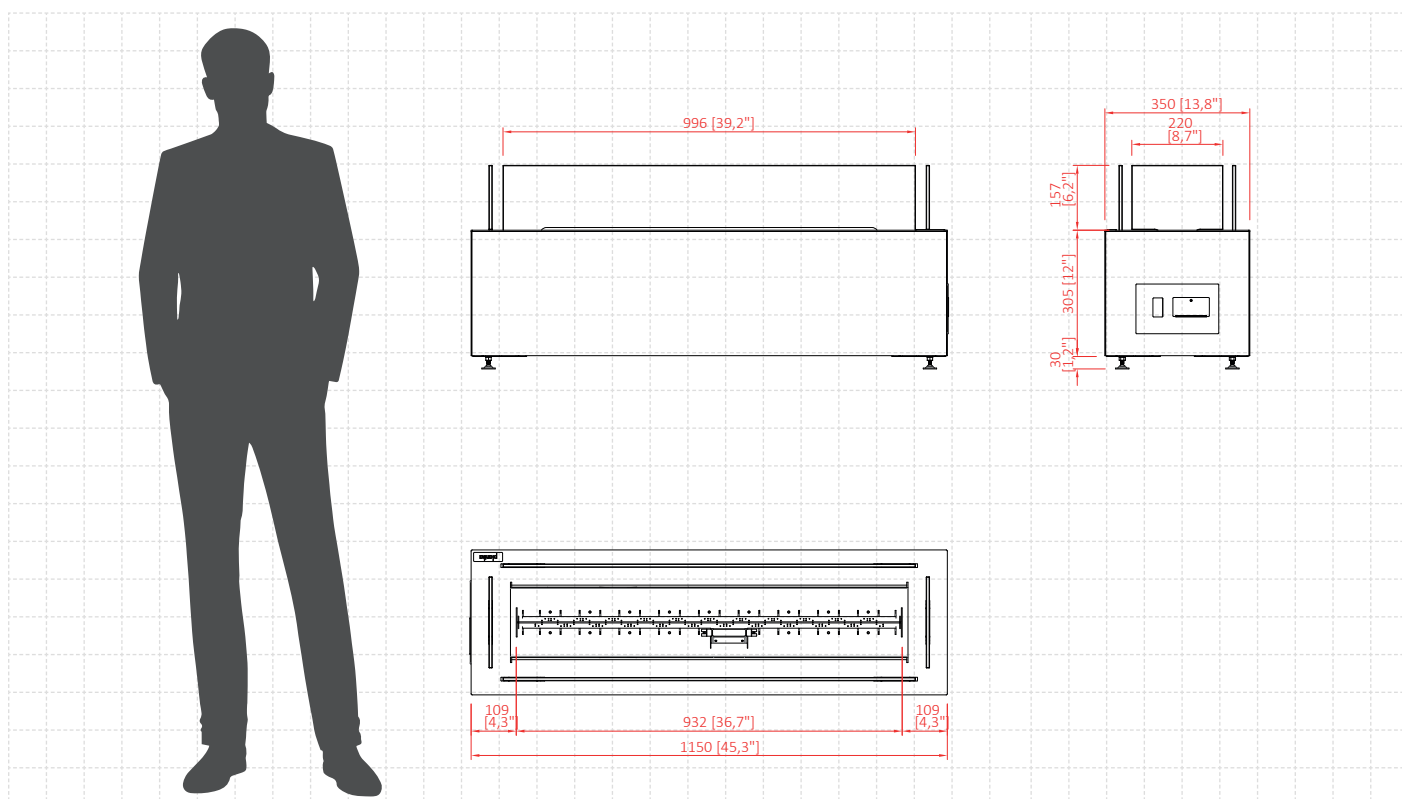

Galaxy Corten

(Gas Technology)

Fuel type	Natural Gas / LPG
Heat output	(NG) max. 10.1 kW (LPG) max. 13.4 kW
Gas consumption	(NG) max. 0.96 m³/h (LPG) max. 0.95 kg/h
Gas pressure	(NG) 20 mbar (LPG) 37 mbar
Total gas hose length	4 meters (measured from valve to pressure regulator)
Weight	38.5 kg
Power supply	remote: 2x 1.5V AAA batteries receiver: 4x 1.5V AA Wi-Fi: 6V DC
Flue	not required
Flame height regulation	yes
Materials	steel, tempered glass
Decorative accessories	black glass gravel
Application	for outdoor use

CONTROL OPTIONS

included

optional

compatible

'PLANIKA GAS CONTROL' APP

Control the fire with your smartphone!