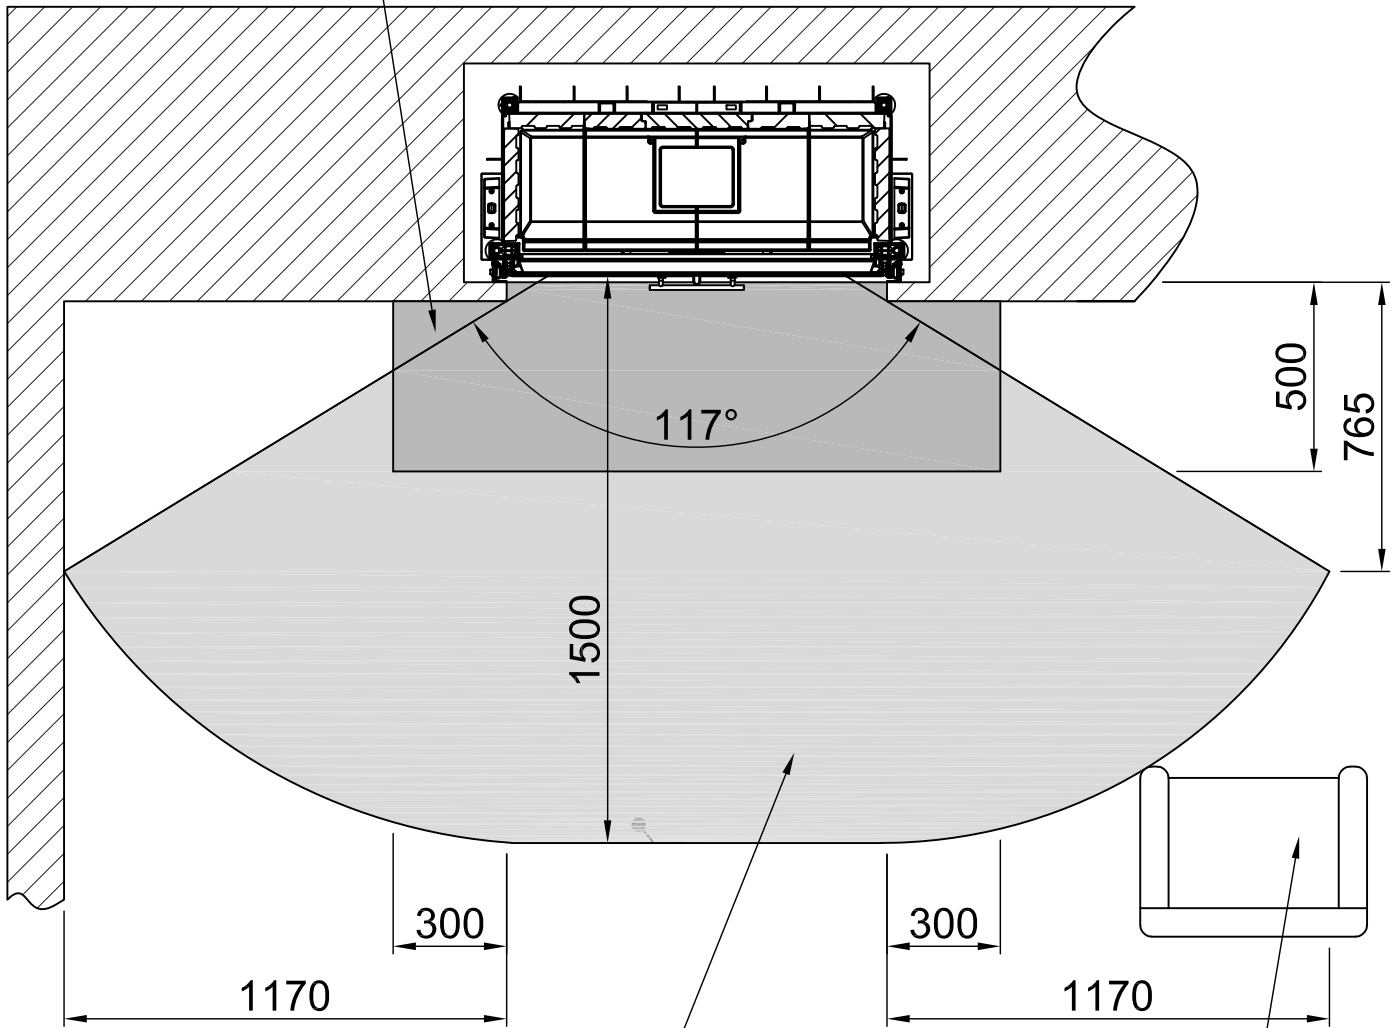

non-combustible floor

Radiation range

combustible (e.g.armchair)

*optional
*optional
*optional
*optional
*optional
*optional