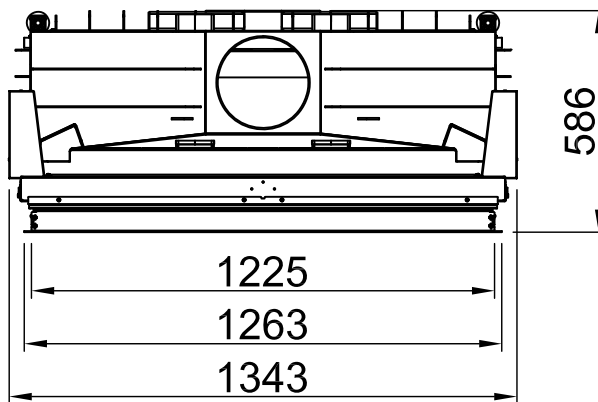

Varia B-120h, Screen, straight

3-sided, folded

2023/03

~1:20

*optional
*optional
*optional
*optional
*optional
*optional