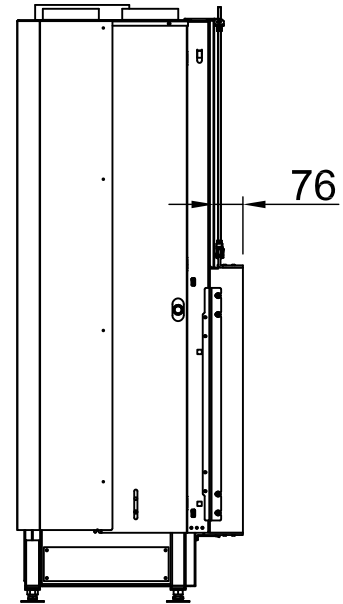

Varia 1V-100h, Screen, straight + WLM

4-sided, solid

2020/07

~1:20

*optional
*optional
*optional
*optional
*optional
*optional