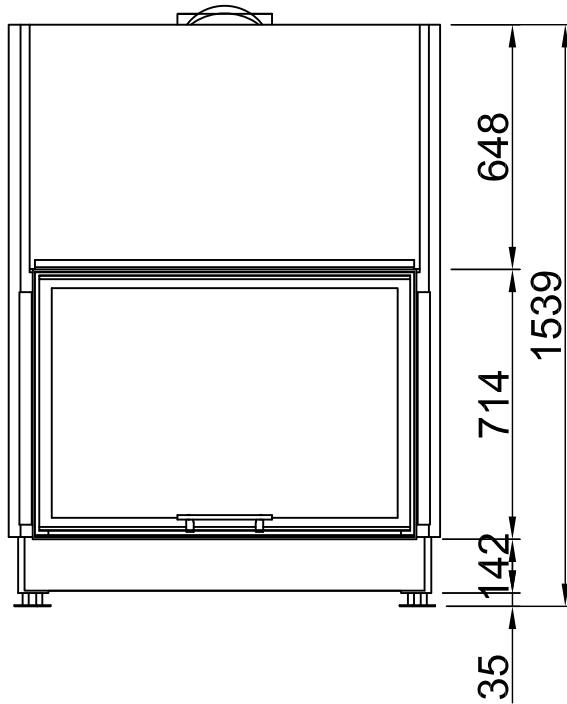

Varia 1V-100h, Screen, straight

4-sided, solid

2020/02

~1:20

*optional
*optional
*optional
*optional
*optional
*optional