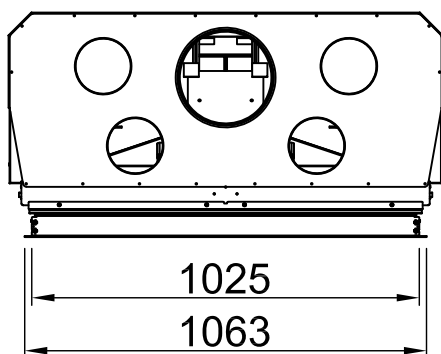

Varia 1V-100h, Screen, straight + WLM

3-sided, folded

2020/07

~1:20

*optional
*optional
*optional
*optional
*optional
*optional