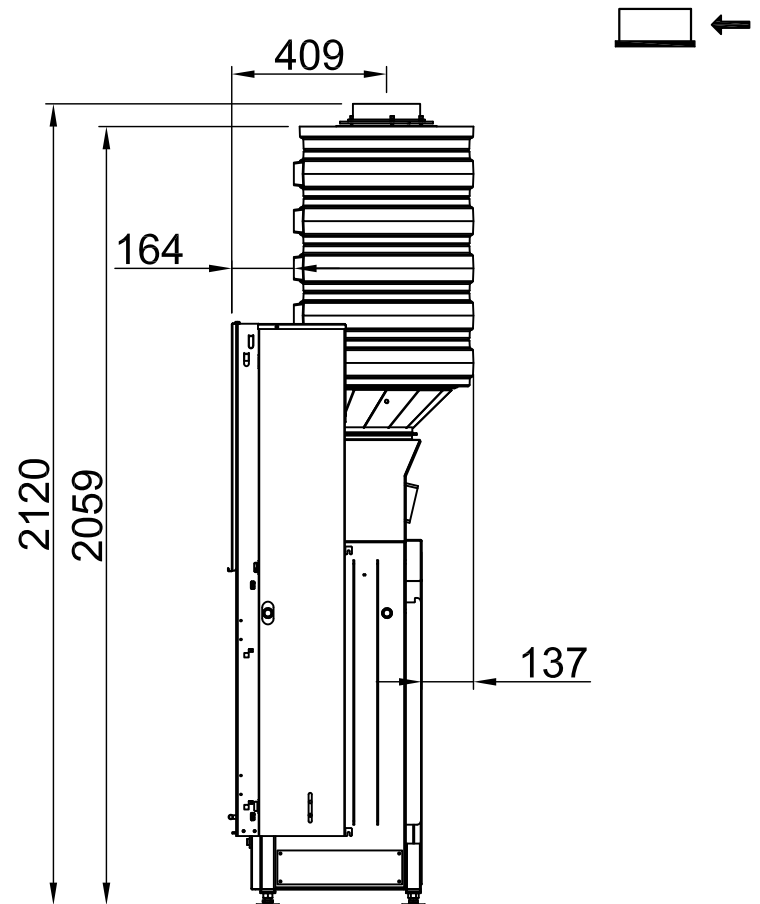

~1:20 Outlet at the top, eccentric adapter