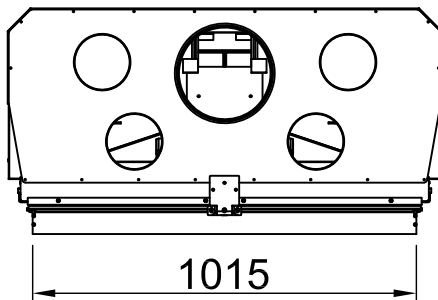

Varia 1V-100h, Screen, straight + WLM

4-sided, solid

2020/07

~1:20

*optional
*optional
*optional
*optional
*optional
*optional