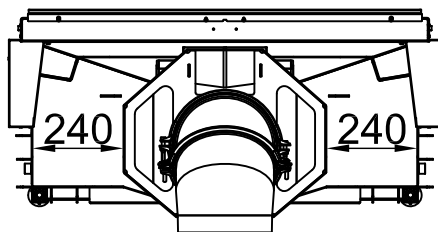

Varia 1V-100h + Thermobox, wide

RLA

2018/11

~1:20

*optional
*optional
*optional
*optional
*optional
*optional
*optional