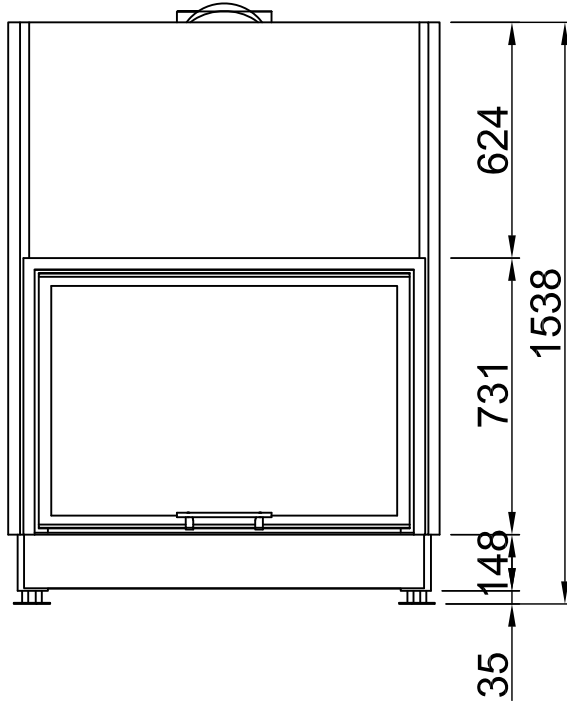

Varia 1V-100h, Screen, straight

3-sided, folded

2020/02

~1:20

*optional
*optional
*optional
*optional
*optional
*optional
*optional