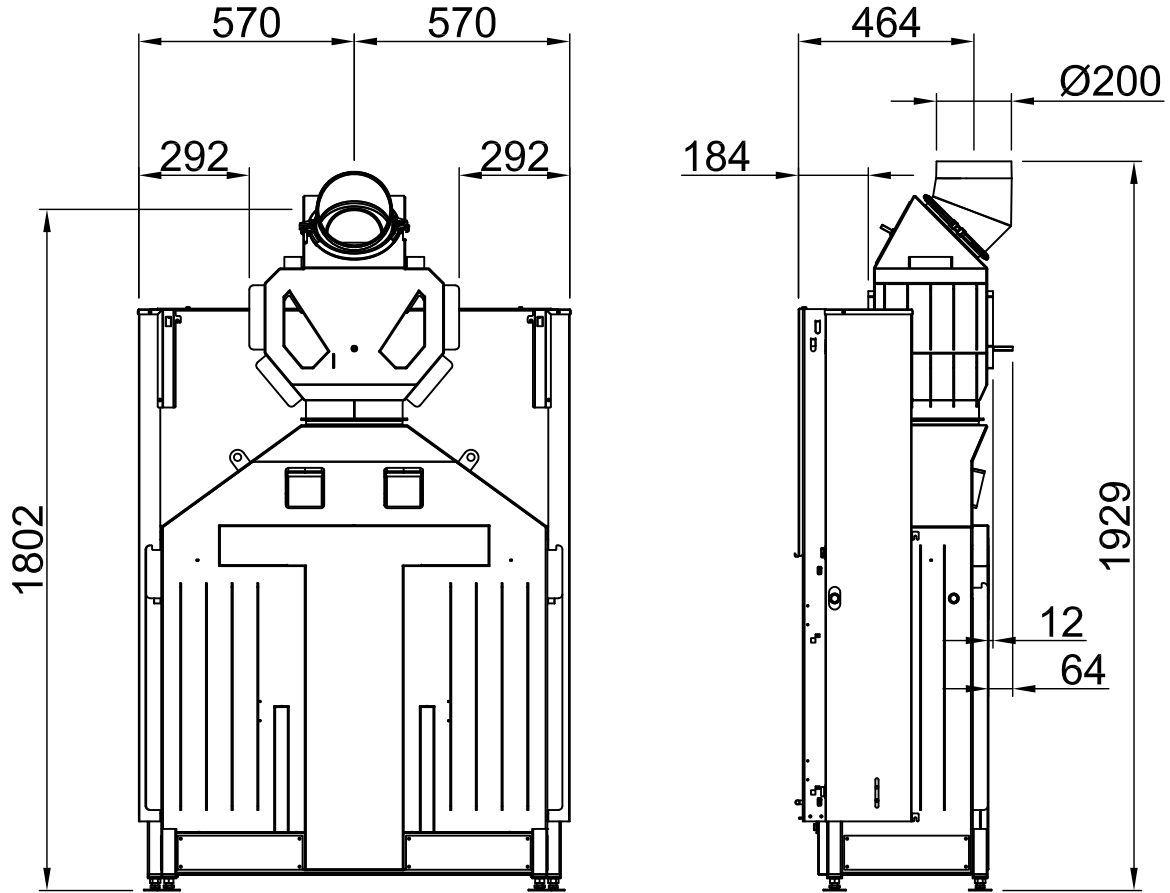

Varia 1V-100h + Top aggregat

RLA

2018/08

~1:20

*optional
*opcionál
*opcionál
*opcionál
*opcionál
*opcionál
*opcionál
*opcionál