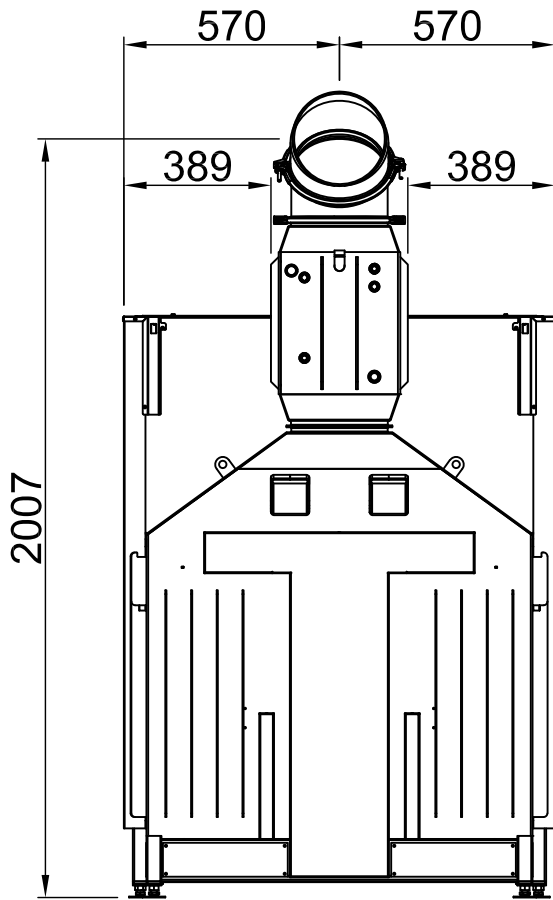

Varia 1V-100h + Aquabox, large

RLA

2018/08

~1:20

*optional
*optional
*optional
*optional
*optional
*optional