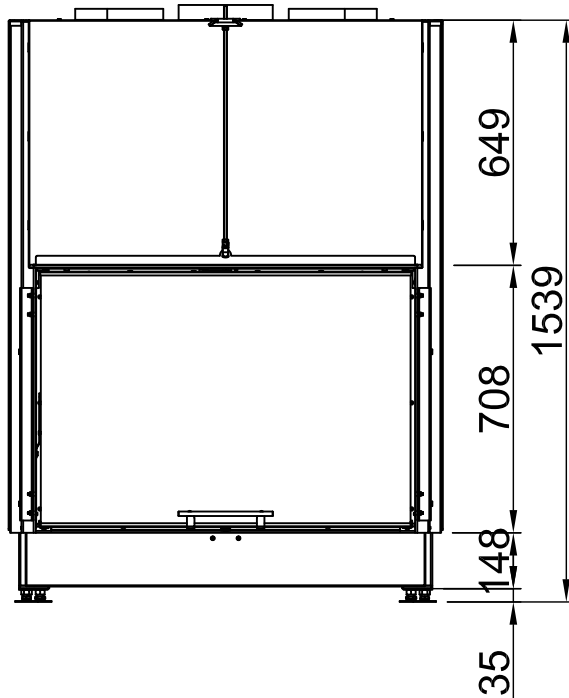

Varia 1V-100h, Screen, straight + WLM

3-sided, solid

2020/07

~1:20

*optional
*optional
*optional
*optional
*optional
*optional