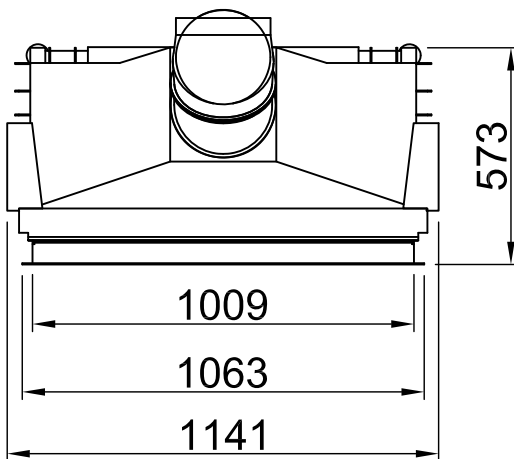

Varia 1V-100h, Screen, straight

4-sided, folded

2020/02

~1:20

*optional
*optional
*optional
*optional
*optional
*optional
*optional