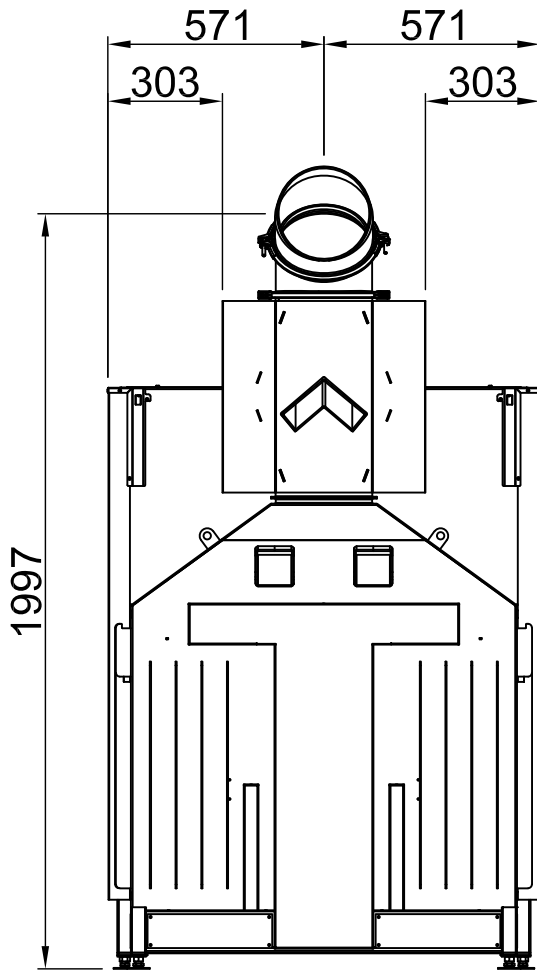

Varia 1V-100h + Thermobox, wide

RLA

2018/11

~1:20

*optional
*optional
*optional
*optional
*optional
*optional
*optional