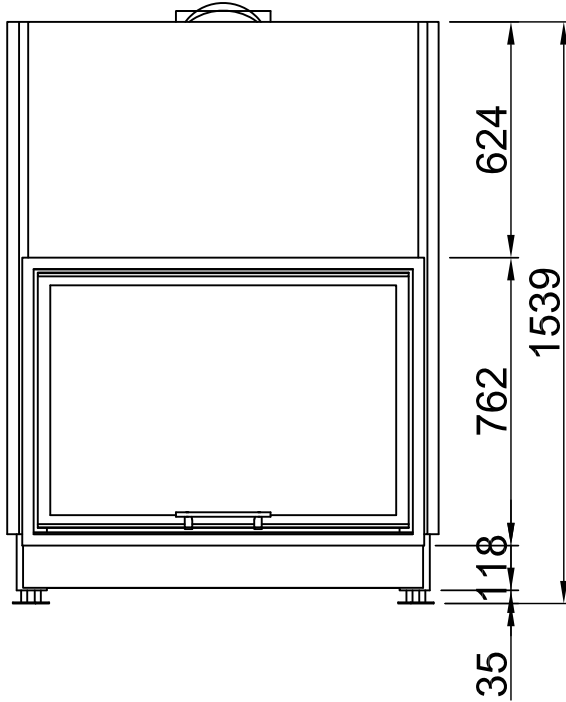

Varia 1V-100h, Screen, straight

4-sided, folded

2020/02

~1:20

*optional
*optional
*optional
*optional
*optional
*optional
*optional