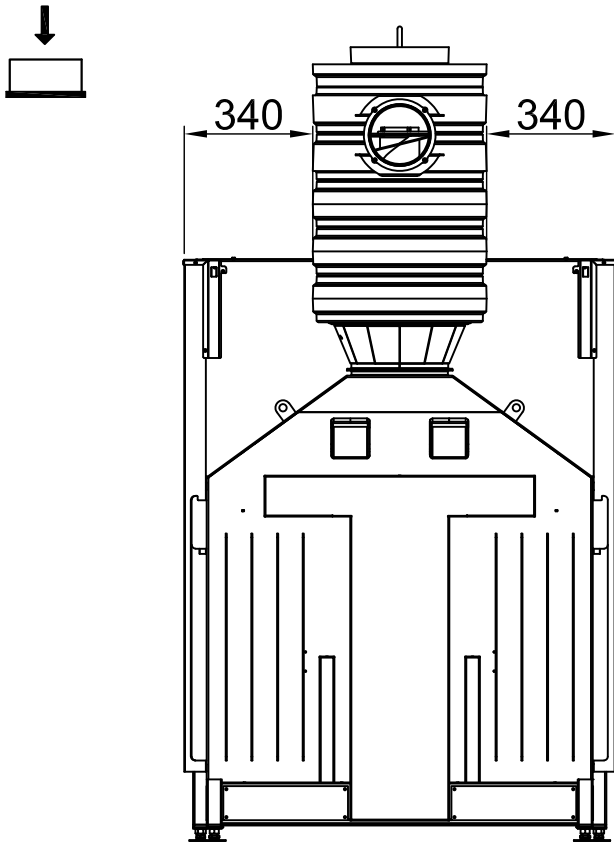

Varia 1V-100h + Helix 460, Set L

RLA

2018/08

~1:20 Rear outlet, eccentric adapter