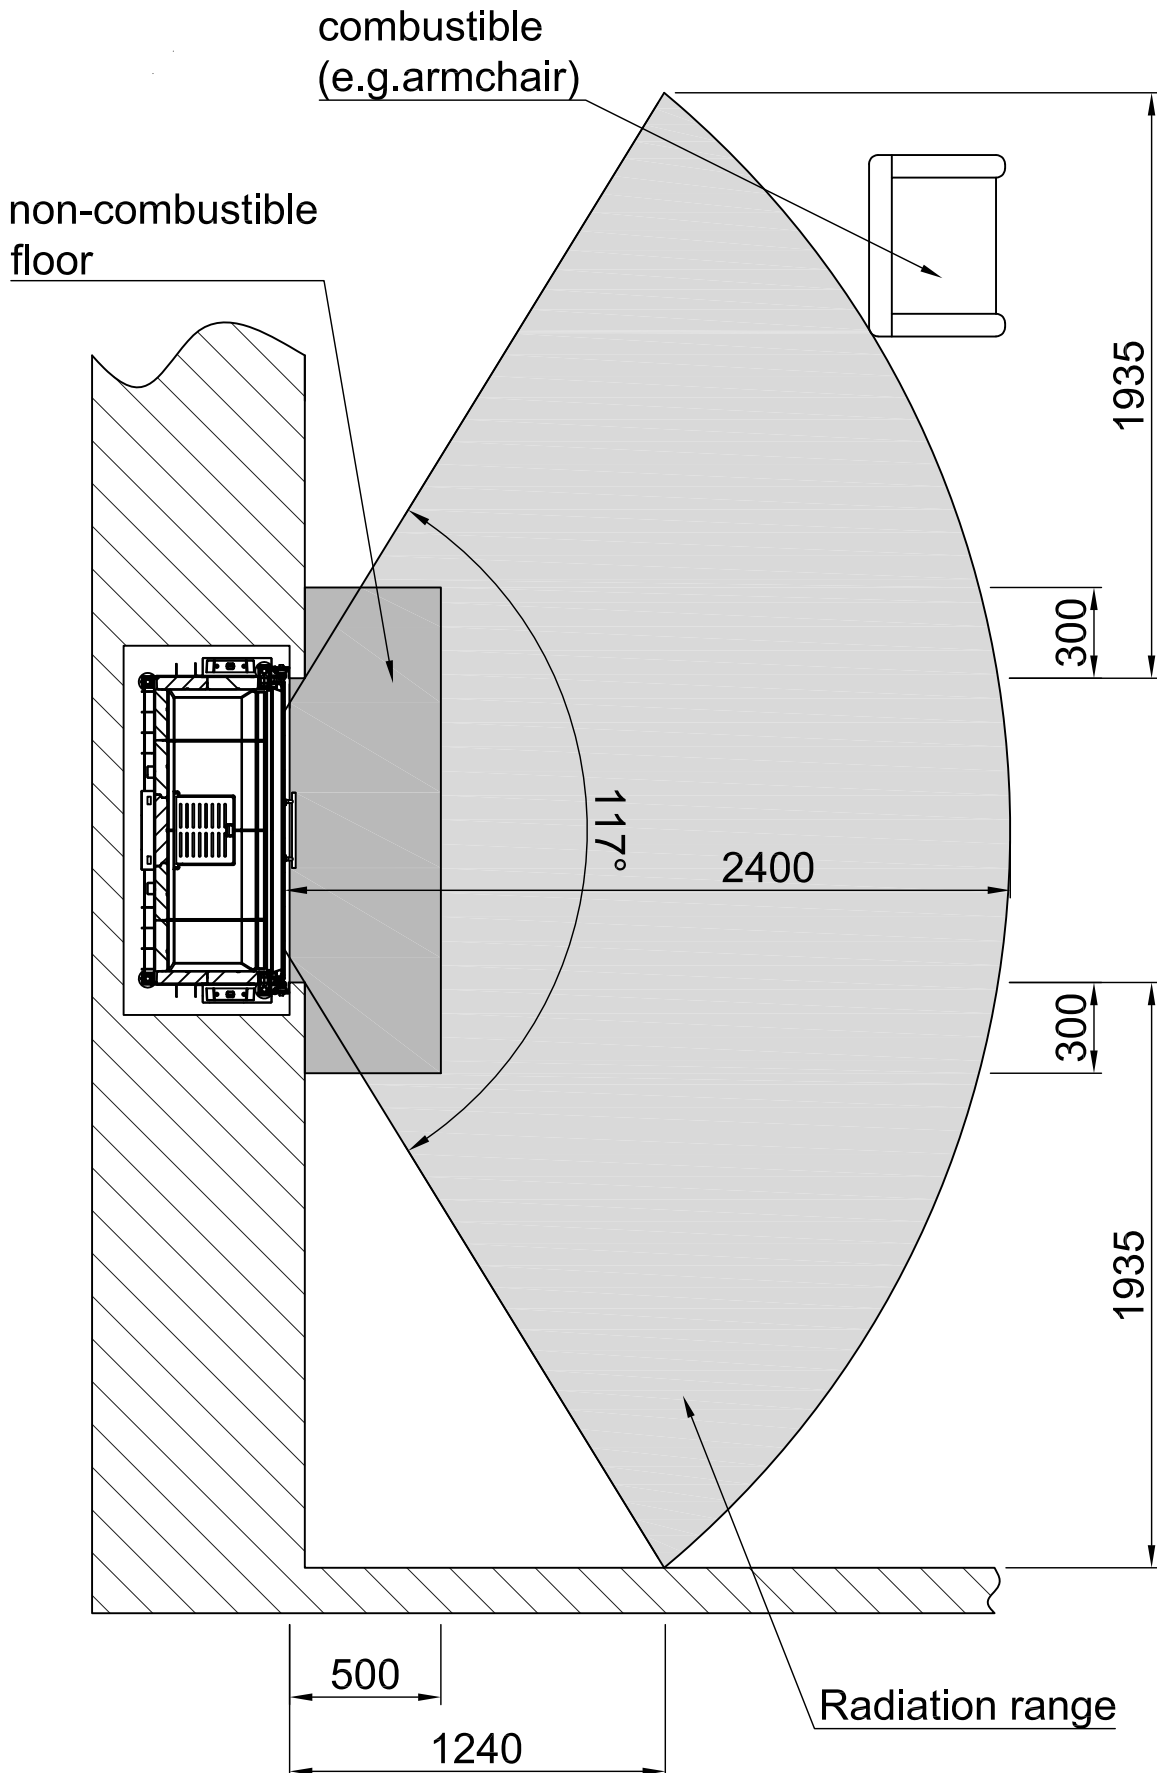

Tutte le immagini e tutti i disegni sono protetti da diritto d'autore. L'uso o la pubblicazione, anche di dettagli singoli, necessitano della nostra autorizzazione. Con riserva di modifiche tecniche e errori.

Все рисунки и чертежи защищены авторским правом. Использование или публикация, в том числе отдельных фрагментов, только с нашего разрешения. Возможны технические изменения и ошибки.

*optional

*optional

*optional

*optional

*optional

*optional

*optional

*optional