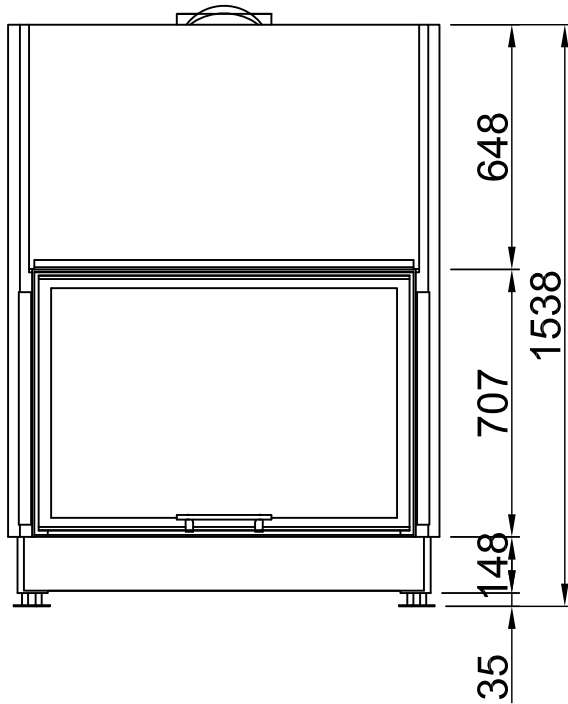

Varia 1V-100h, Screen, straight

3-sided, solid

2020/02

~1:20

*optional
*optional
*optional
*optional
*optional
*optional