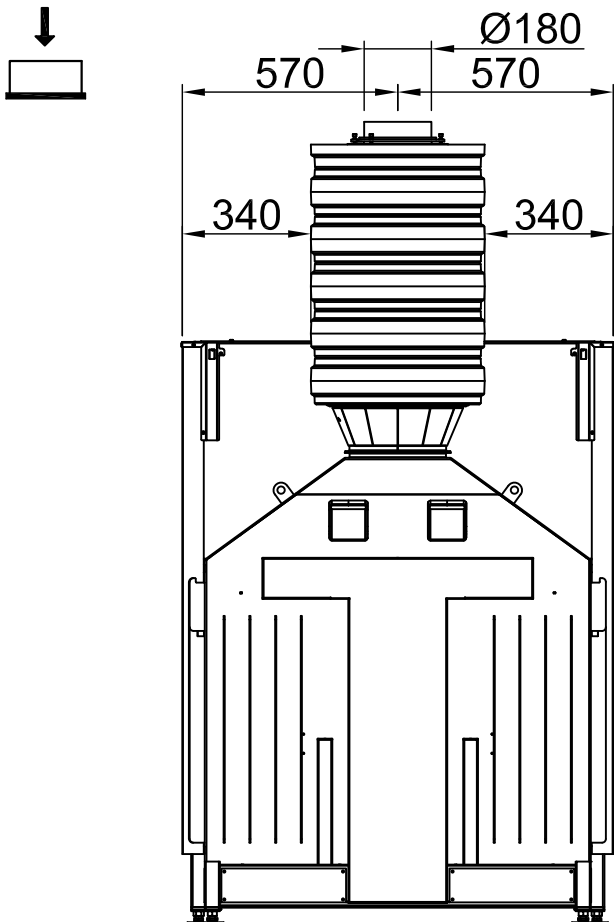

~1:20 Outlet at the top, eccentric adapter