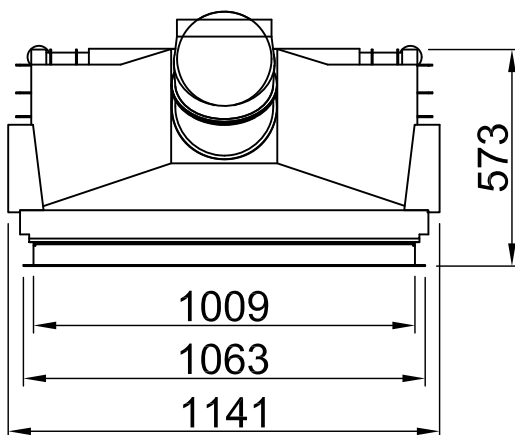

Varia 1V-100h, Screen, straight

3-sided, folded

2020/02

~1:20

*optional
*optional
*optional
*optional
*optional
*optional
*optional