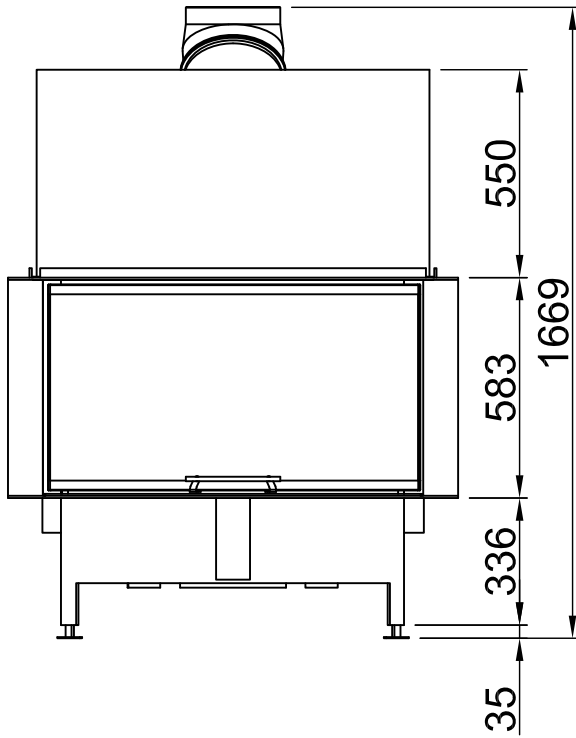

Arte 3RL-100h, Screen, U-shaped

8-sided, solid

2019/06

~1:20

*optional
*optional
*optional
*optional
*optional
*optional