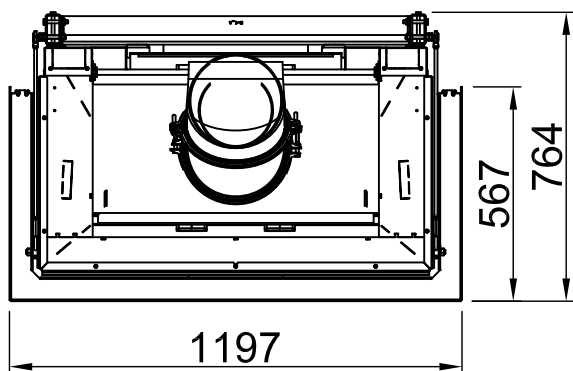

Arte 3RL-100h, BLR, U-shaped

8-sided folded

2020/08

~1:10

*optional
*optional
*optional
*optional
*optional
*optional