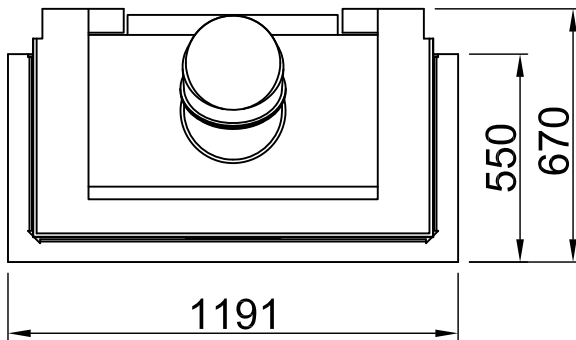

Arte 3RL-100h, Screen, U-shaped

8-sided, solid

2019/06

~1:20

*optional
*optional
*optional
*optional
*optional
*optional