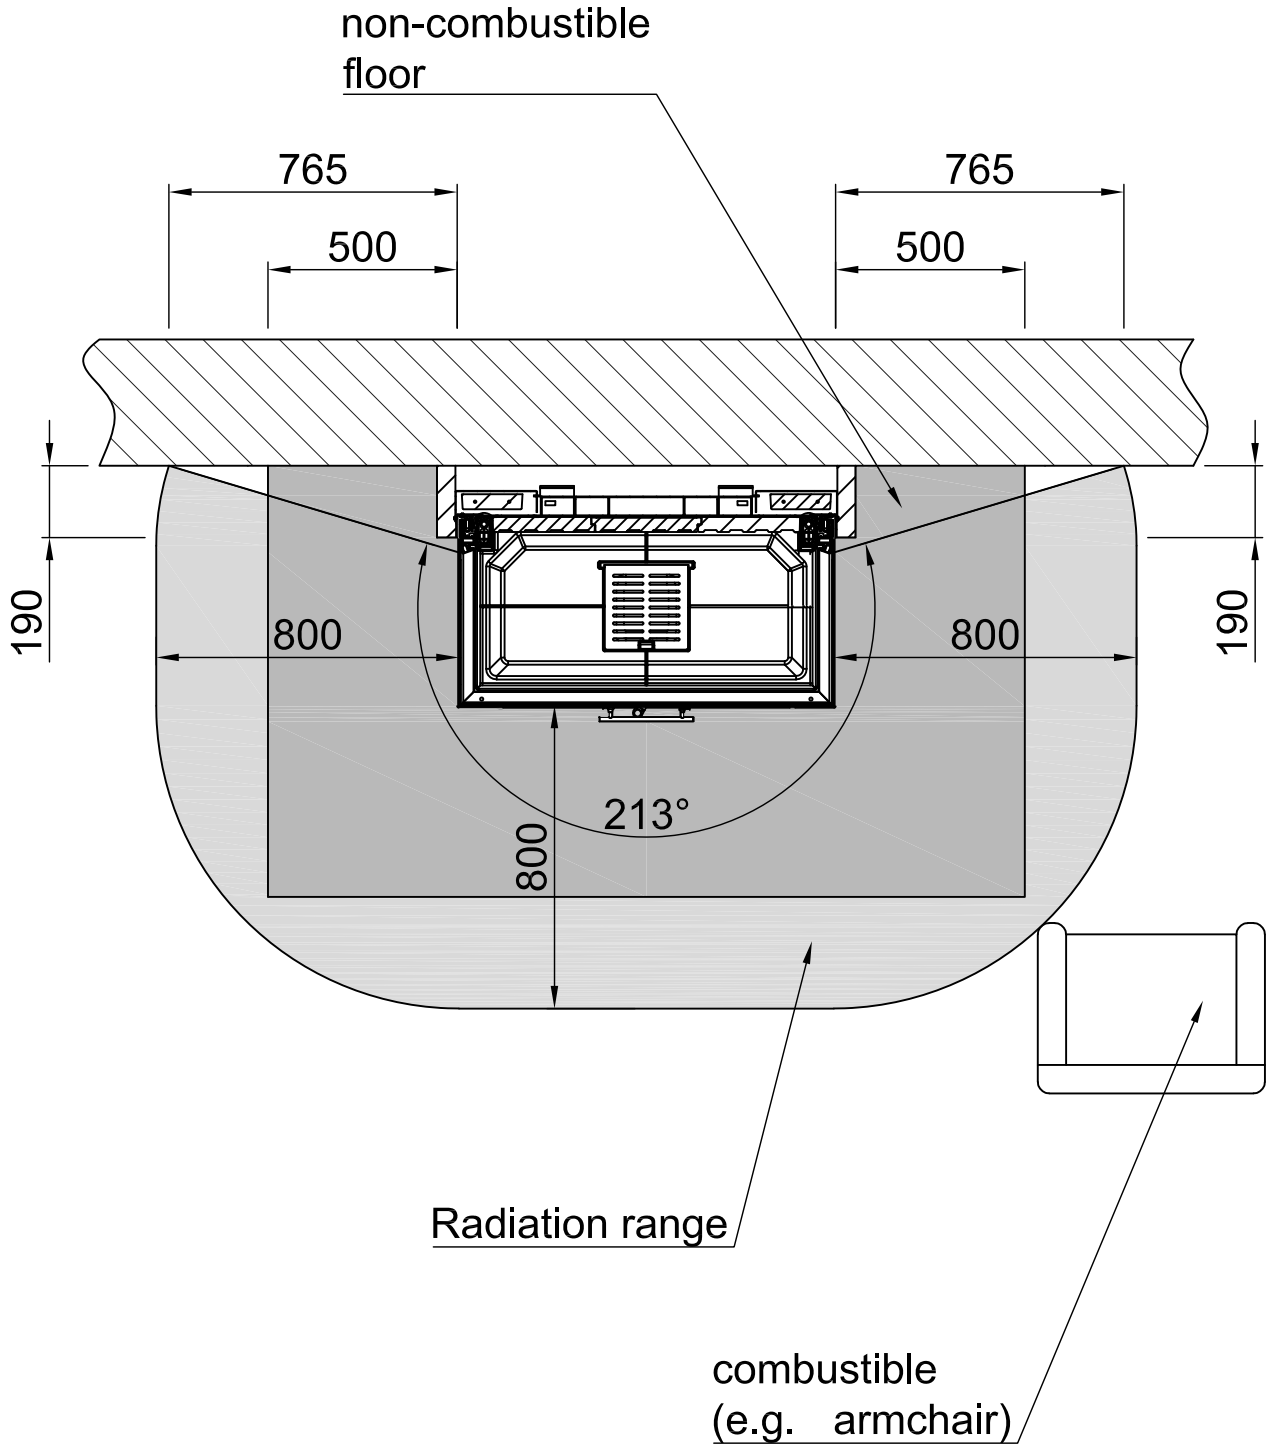

*optional
*optional
*optional
*optional
*optional
*optional