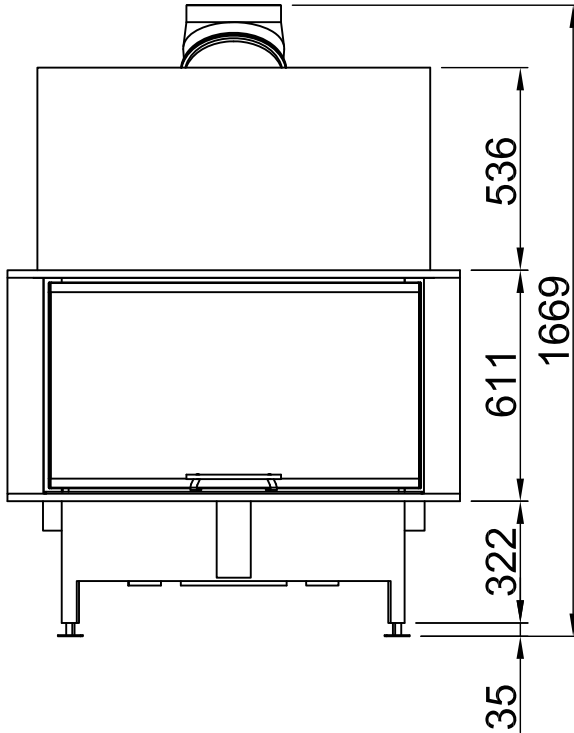

Arte 3RL-100h, Blende, U-Form

8-seitig, abgekantet

2019/06

~1:20

*optional
*optional
*optional
*optional
*optional
*optional