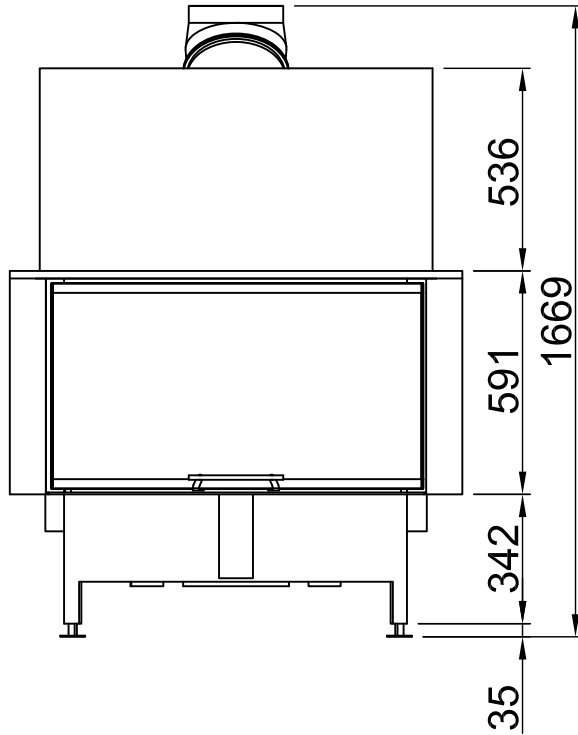

Arte 3RL-100h, Screen, U-shaped

5-sided, folded

2019/06

~1:20

*optional
*optional
*optional
*optional
*optional
*optional