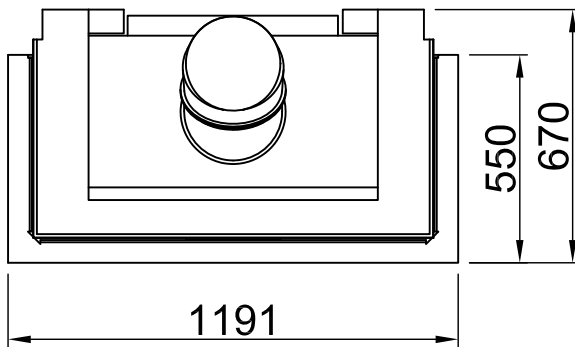

Arte 3RL-100h, Screen, U-shaped

5-sided, solid

2019/06

~1:20

*optional
*optional
*optional
*optional
*optional
*optional