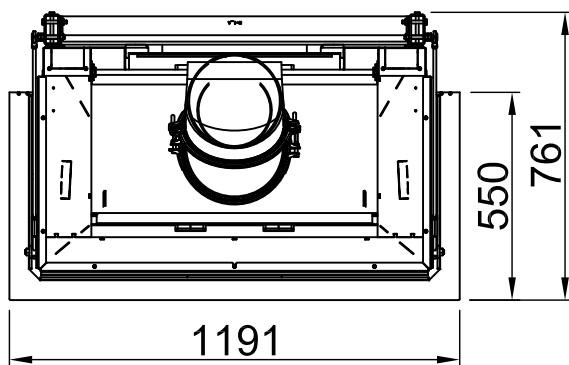

Arte 3RL-100h, BLR

8-sided, solid

2020/08

~1:10

*optional
*optional
*optional
*optional
*optional
*optional