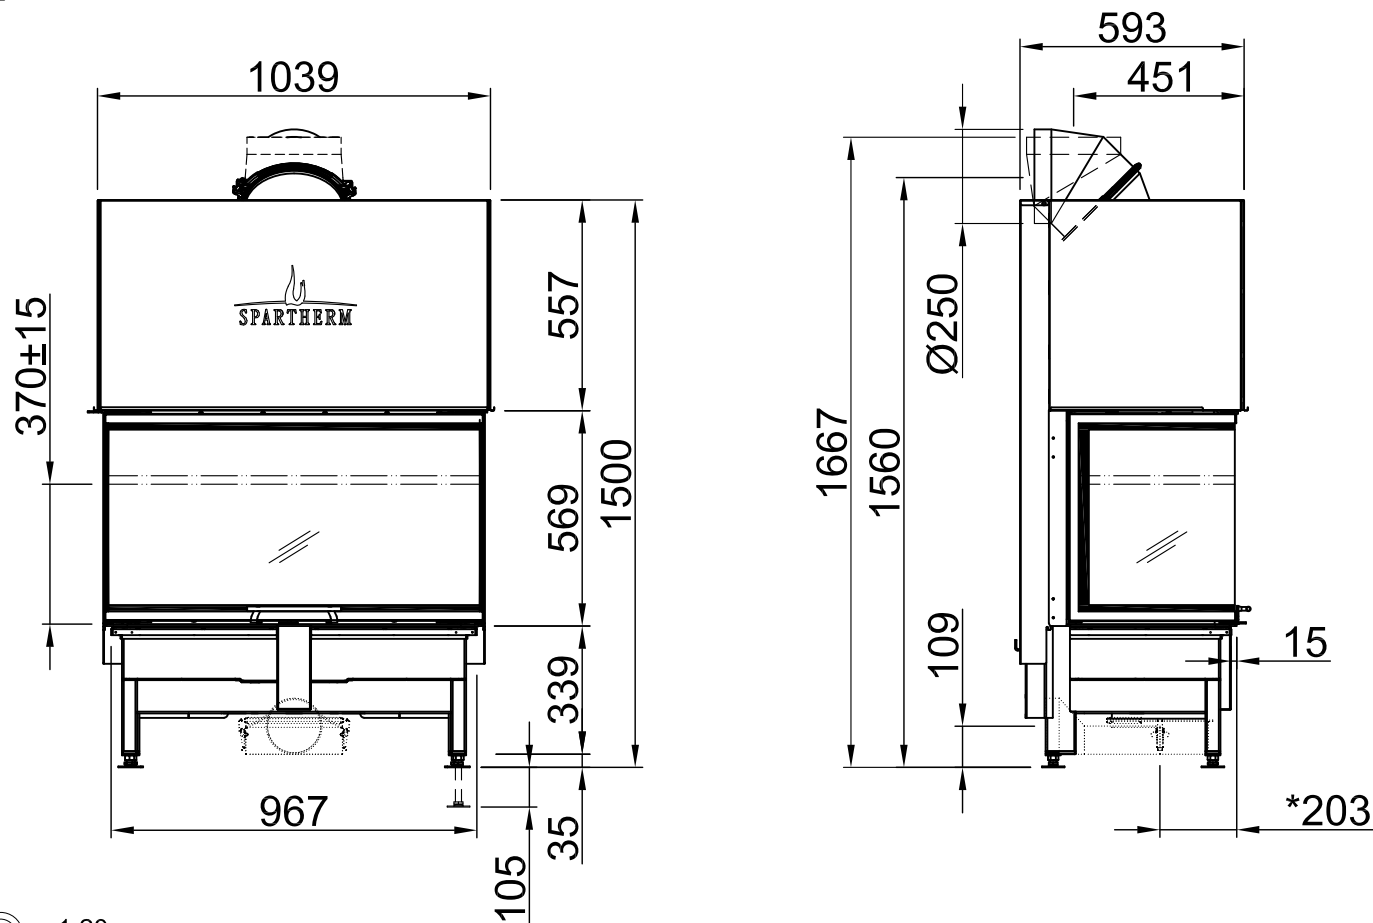

~1:20

~1:10

*optional
*optional
*optional
*optional
*optional
*optional