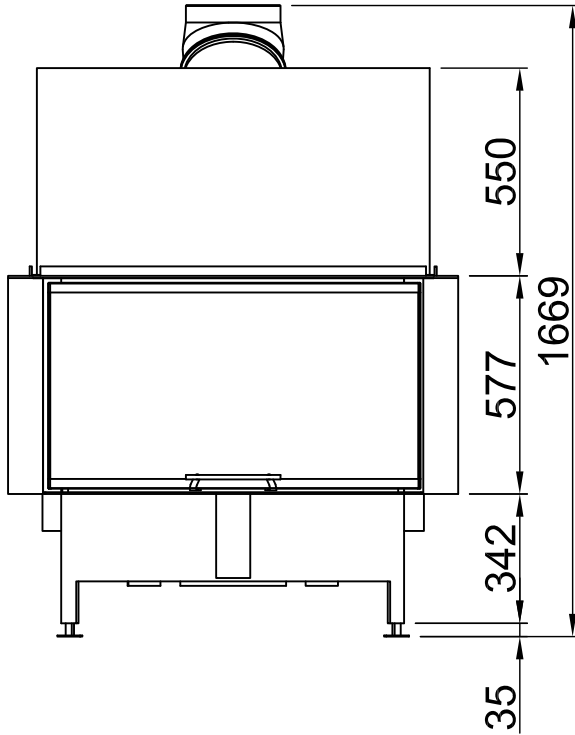

Arte 3RL-100h, Screen, U-shaped

5-sided, solid

2019/06

~1:20

*optional
*optional
*optional
*optional
*optional
*optional